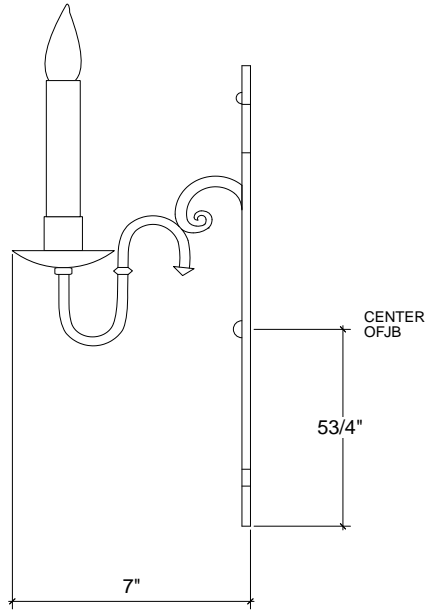

# IRON WARE

<b>Variation</b>	2 Lights
<b>Style Number</b>	100
<b>W</b>	11
<b>D</b>	7
<b>H</b>	13.5
<b>JB</b>	5.75
<b>Lamping</b>	60 Watt Max, Candelabra
<b>Sleeves/Cylinders</b>	Ivory Paper
<b>Weight</b>	2.5 lbs

## Info

Ironware products are hand forged, and as a result, dimensions may vary.  
All designs by © Karin Eaton / Ironware International, Inc.  
Customization available.

Ironware International is located at 2421 Cruzen Street, Nashville, TN 37211 |  
1.800.850.0460 | [info@ironwareinternational.com](mailto:info@ironwareinternational.com)