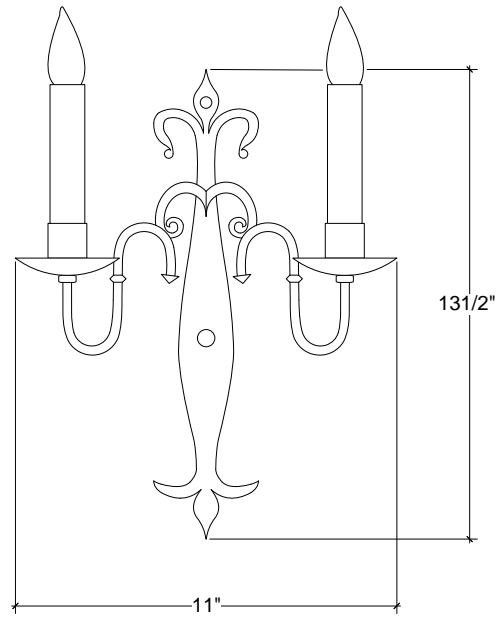

# IRON WARE

<b>Variation</b>	2 Lights
<b>Style Number</b>	100
<b>W</b>	11
<b>D</b>	7
<b>H</b>	13.5
<b>JB</b>	5.75
<b>Lamping</b>	60 Watt Max, Candelabra
<b>Sleeves/Cylinders</b>	Ivory Paper
<b>Weight</b>	2.5 lbs

## Info

Ironware products are hand forged, and as a result, dimensions may vary.  
All designs by © Karin Eaton / Ironware International, Inc.  
Customization available.

Ironware International is located at 2421 Cruzen Street, Nashville, TN 37211 |  
1.800.850.0460 | [info@ironwareinternational.com](mailto:info@ironwareinternational.com)