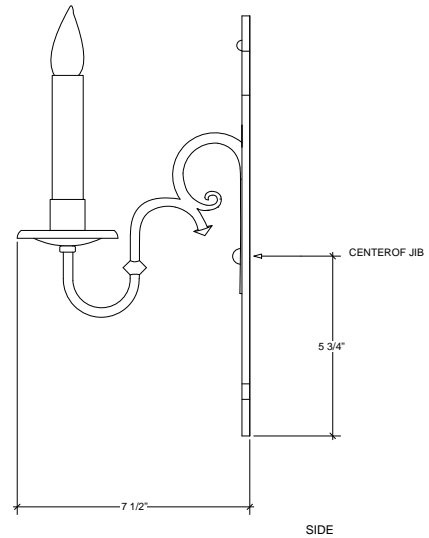

IRON WARE

Variation	1 Light
Style Number	100-1
W	3.5
D	7.5
H	13.5
JB	5.75
Lamping	60 Watt Max, Candelabra
Sleeves/Cylinders	Ivory Paper
Weight	2 lbs

Info

Ships with 5" Dia flat backplate. Client may choose to finish or cover the backplate to match their wall.

Ironware products are hand forged, and as a result, dimensions may vary. All designs by © Karin Eaton / Ironware International, Inc. Customization available.

Ironware International is located at 2421 Cruzen Street, Nashville, TN 37211 | 1.800.850.0460 | info@ironwareinternational.com