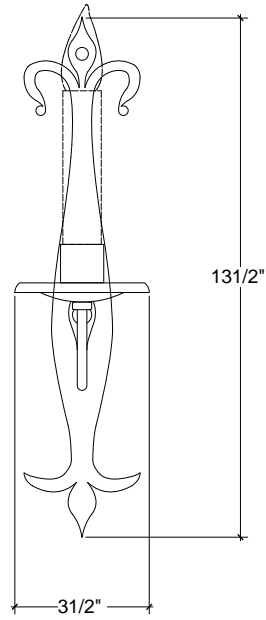

IRON WARE

Variation	1 Light
Style Number	100-1
W	3.5
D	7.5
H	13.5
JB	5.75
Lamping	60 Watt Max, Candelabra
Sleeves/Cylinders	Ivory Paper
Weight	2 lbs

Info

Ships with 5" Dia flat backplate. Client may choose to finish or cover the backplate to match their wall.

Ironware products are hand forged, and as a result, dimensions may vary. All designs by © Karin Eaton / Ironware International, Inc. Customization available.

Ironware International is located at 2421 Cruzen Street, Nashville, TN 37211 | 1.800.850.0460 | info@ironwareinternational.com