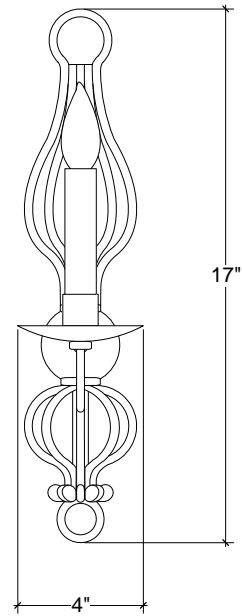

# IRONWARE

<b>Variation</b>	1 Light
<b>Style Number</b>	1014-1
<b>W</b>	4
<b>D</b>	8
<b>H</b>	17
<b>Lamping</b>	60 Watt Max, Candelabra
<b>Sleeves/Cylinders</b>	Ivory Paper
<b>Weight</b>	1.5 lbs

## Info

Ships with 5" Dia flat backplate. Client may choose to finish or cover the backplate to match their wall.

Ironware products are hand forged, and as a result, dimensions may vary.  
All designs by © Karin Eaton / Ironware International, Inc.  
Customization available.