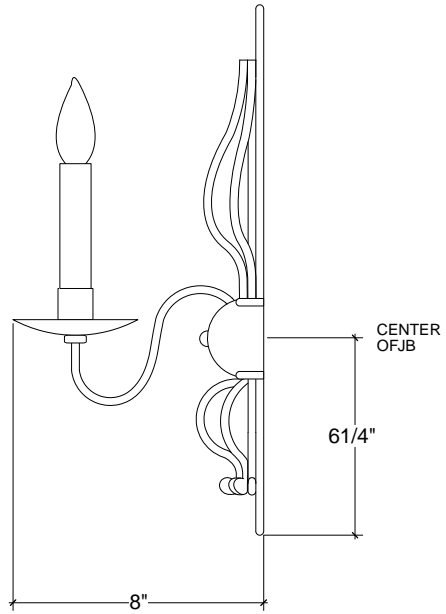

# IRONWARE

<b>Variation</b>	1 Light
<b>Style Number</b>	1014-1
<b>W</b>	4
<b>D</b>	8
<b>H</b>	17
<b>Lamping</b>	60 Watt Max, Candelabra
<b>Sleeves/Cylinders</b>	Ivory Paper
<b>Weight</b>	1.5 lbs

## Info

Ships with 5" Dia flat backplate. Client may choose to finish or cover the backplate to match their wall.

Ironware products are hand forged, and as a result, dimensions may vary.  
All designs by © Karin Eaton / Ironware International, Inc.  
Customization available.