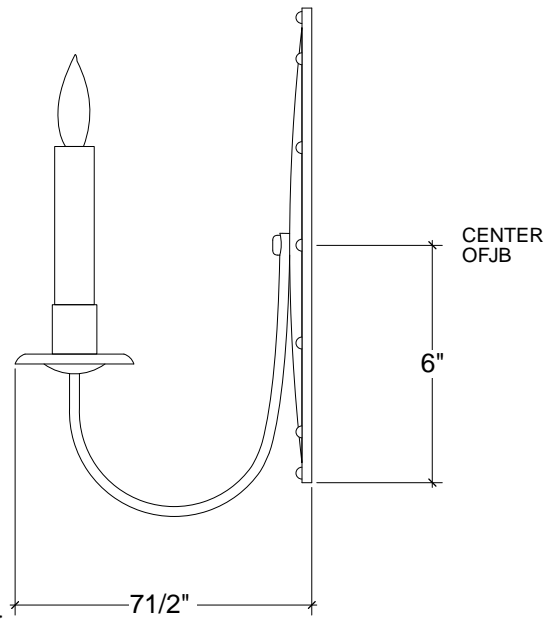

# IRONWARE

**Info**

Ironware products are hand forged, and as a result, dimensions may vary.  
All designs by © Karin Eaton / Ironware International, Inc.  
Customization available.

Ironware International is located at 2421 Cruzen Street, Nashville, TN 37211 |  
1.800.850.0460 | [info@ironwareinternational.com](mailto:info@ironwareinternational.com)

<b>Style Number</b>	1018B
<b>W</b>	7.5
<b>D</b>	7.5
<b>H</b>	12
<b>Lamping</b>	60 Watt Max, Candelabra
<b>Sleeves/Cylinders</b>	Ivory Paper
<b>Weight</b>	1.5 lbs