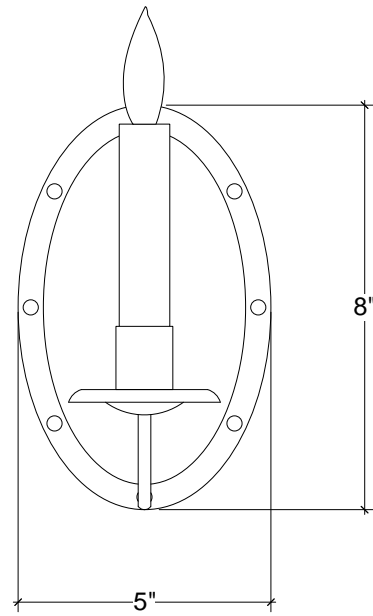

# IRONWARE

**Info**

Ironware products are hand forged, and as a result, dimensions may vary.  
All designs by © Karin Eaton / Ironware International, Inc.  
Customization available.

Ironware International is located at 2421 Cruzen Street, Nashville, TN 37211 |  
1.800.850.0460 | [info@ironwareinternational.com](mailto:info@ironwareinternational.com)

<b>Style Number</b>	1018B
<b>W</b>	7.5
<b>D</b>	7.5
<b>H</b>	12
<b>Lamping</b>	60 Watt Max, Candelabra
<b>Sleeves/Cylinders</b>	Ivory Paper
<b>Weight</b>	1.5 lbs