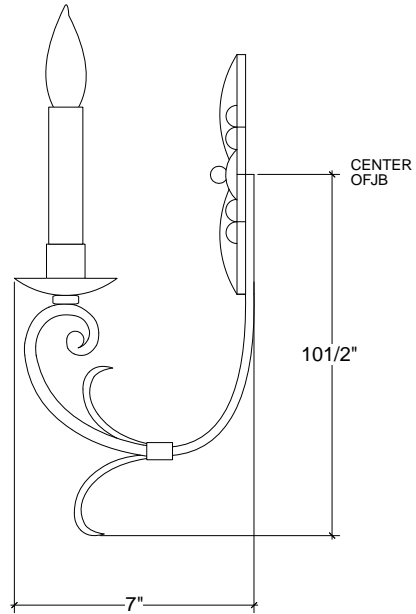

# IRONWARE

<b>Variation</b>	1 Light
<b>Style Number</b>	1028-1
<b>W</b>	7
<b>D</b>	7
<b>H</b>	14
<b>Lamping</b>	60 Watt Max, Candelabra
<b>Sleeves/Cylinders</b>	Ivory Paper
<b>Weight</b>	1.5 lbs

## Info

Ironware products are hand forged, and as a result, dimensions may vary.  
All designs by © Karin Eaton / Ironware International, Inc.  
Customization available.

Ironware International is located at 2421 Cruzen Street, Nashville, TN 37211 |  
1.800.850.0460 | [info@ironwareinternational.com](mailto:info@ironwareinternational.com)