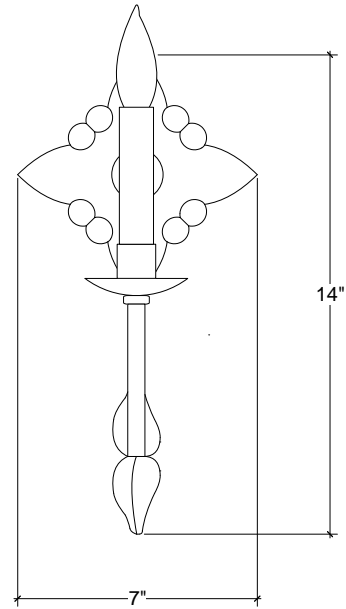

# IRONWARE

<b>Variation</b>	1 Light
<b>Style Number</b>	1028-1
<b>W</b>	7
<b>D</b>	7
<b>H</b>	14
<b>Lamping</b>	60 Watt Max, Candelabra
<b>Sleeves/Cylinders</b>	Ivory Paper
<b>Weight</b>	1.5 lbs