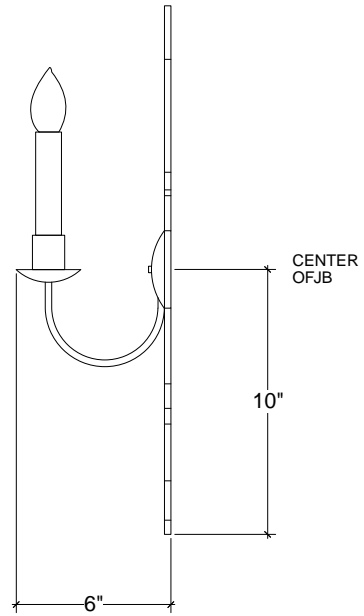

IRON WARE

Variation	1 Light
Style Number	1030
W	7
D	6
H	20.5
JB	10
Lamping	60 Watt Max, Candelabra
Sleeves/Cylinders	Ivory Paper
Weight	2 lbs

Info

Ships with 5" Dia flat backplate. Client may choose to finish or cover the backplate to match their wall.

Ironware products are hand forged, and as a result, dimensions may vary.
All designs by © Karin Eaton / Ironware International, Inc.
Customization available.

Ironware International is located at 2421 Cruzen Street, Nashville, TN 37211 |
1.800.850.0460 | info@ironwareinternational.com