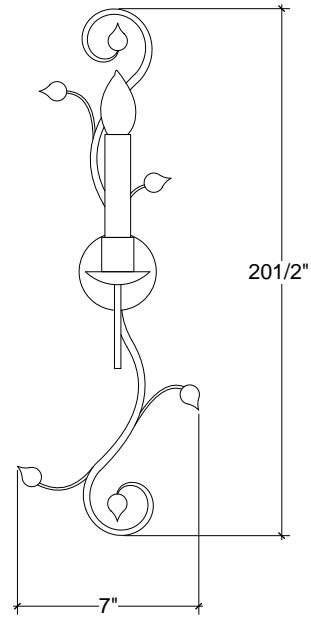

IRON WARE

Variation	1 Light
Style Number	1030
W	7
D	6
H	20.5
JB	10
Lamping	60 Watt Max, Candelabra
Sleeves/Cylinders	Ivory Paper
Weight	2 lbs

Info

Ships with 5" Dia flat backplate. Client may choose to finish or cover the backplate to match their wall.

Ironware products are hand forged, and as a result, dimensions may vary.
All designs by © Karin Eaton / Ironware International, Inc.
Customization available.

Ironware International is located at 2421 Cruzen Street, Nashville, TN 37211 |
1.800.850.0460 | info@ironwareinternational.com