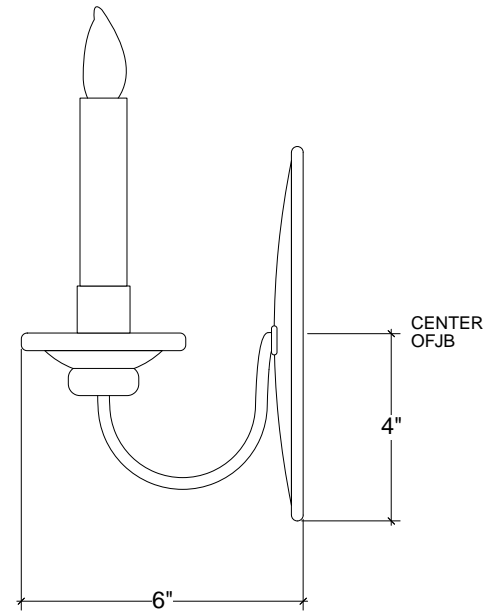

IRONWARE

Variation	1 Light
Style Number	1058
W	8
D	6
H	9
Lamping	60 Watt Max, Candelabra
Sleeves/Cylinders	Ivory Paper
Weight	2 lbs

Info

Ironware products are hand forged, and as a result, dimensions may vary.
All designs by © Karin Eaton / Ironware International, Inc.
Customization available.