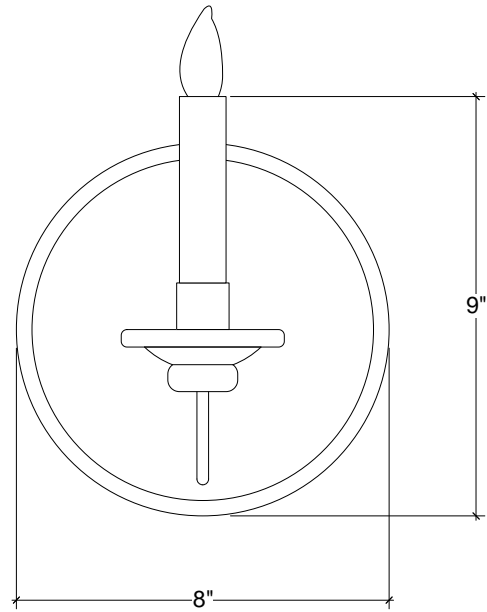

IRONWARE

Variation	1 Light
Style Number	1058
W	8
D	6
H	9
Lamping	60 Watt Max, Candelabra
Sleeves/Cylinders	Ivory Paper
Weight	2 lbs

Info

Ironware products are hand forged, and as a result, dimensions may vary.
All designs by © Karin Eaton / Ironware International, Inc.
Customization available.