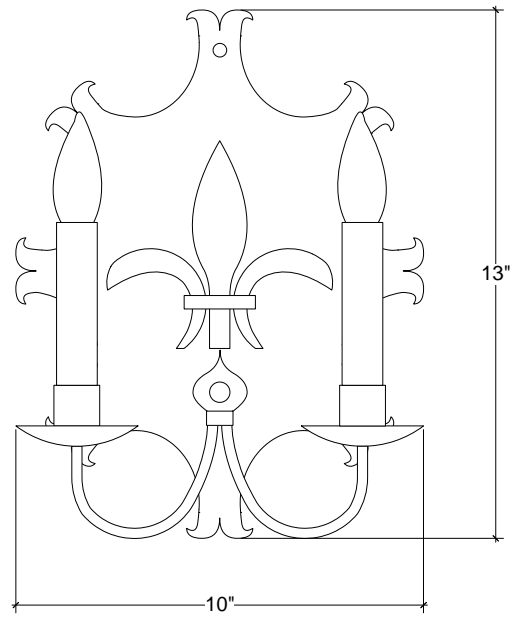

IRONWARE

Variation	2 Lights
Style Number	106
W	10
D	4.5
H	13
JB	3.5
Lamping	60 Watt Max, Candelabra
Sleeves/Cylinders	Ivory Paper
Weight	3 lbs

Info

Ironware products are hand forged, and as a result, dimensions may vary.
All designs by © Karin Eaton / Ironware International, Inc.
Customization available.