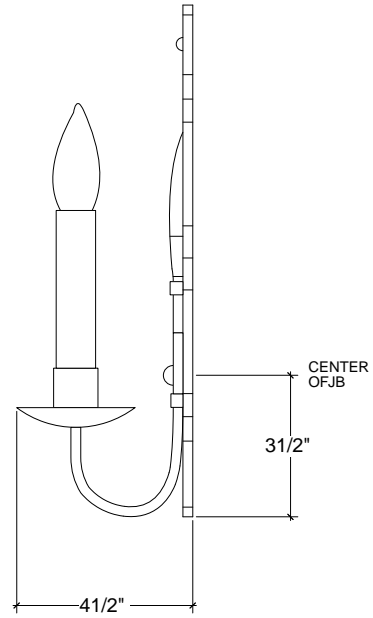

IRONWARE

Variation	2 Lights
Style Number	106
W	10
D	4.5
H	13
JB	3.5
Lamping	60 Watt Max, Candelabra
Sleeves/Cylinders	Ivory Paper
Weight	3 lbs

Info

Ironware products are hand forged, and as a result, dimensions may vary.
All designs by © Karin Eaton / Ironware International, Inc.
Customization available.