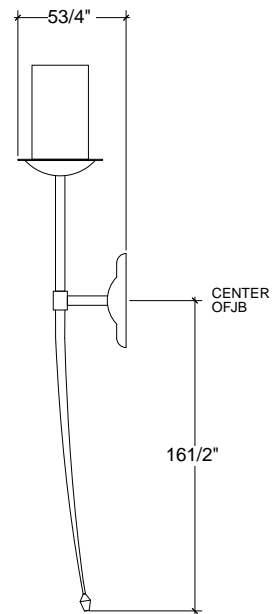

IRONWARE

Variation	1 Light
Style Number	1072V
W	5
D	7
H	29
Surface	Hammered
Lamping	60 Watt Max, Edison
Weight	4 lbs

Info

Ironware products are hand forged, and as a result, dimensions may vary.
All designs by © Karin Eaton / Ironware International, Inc.
Customization available.