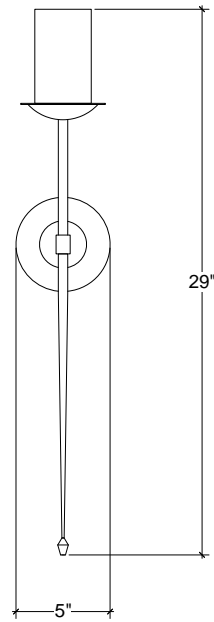

IRONWARE

Variation	1 Light
Style Number	1072V
W	5
D	7
H	29
Surface	Hammered
Lamping	60 Watt Max, Edison
Weight	4 lbs

Info

Ironware products are hand forged, and as a result, dimensions may vary.
All designs by © Karin Eaton / Ironware International, Inc.
Customization available.