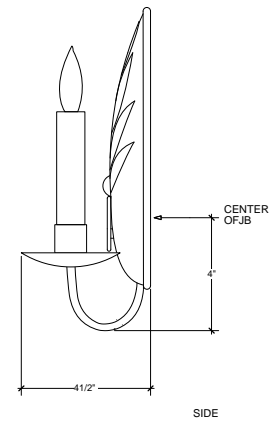

IRONWARE

Variation	2 Lights
Style Number	1077
W	13
D	4.5
H	11.5
Lamping	60 Watt Max, Candelabra
Sleeves/Cylinders	Ivory Paper
Weight	3 lbs

Info

Ironware products are hand forged, and as a result, dimensions may vary.
All designs by © Karin Eaton / Ironware International, Inc.
Customization available.