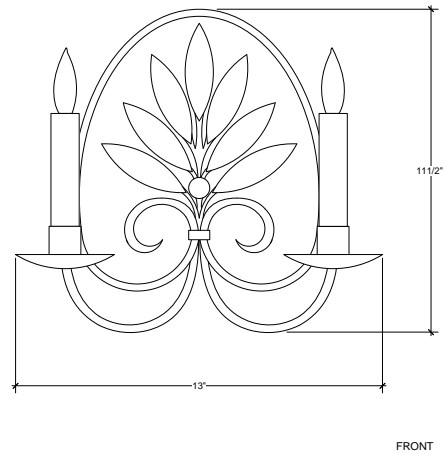

IRONWARE

Variation	2 Lights
Style Number	1077
W	13
D	4.5
H	11.5
Lamping	60 Watt Max, Candelabra
Sleeves/Cylinders	Ivory Paper
Weight	3 lbs

Info

Ironware products are hand forged, and as a result, dimensions may vary.
All designs by © Karin Eaton / Ironware International, Inc.
Customization available.