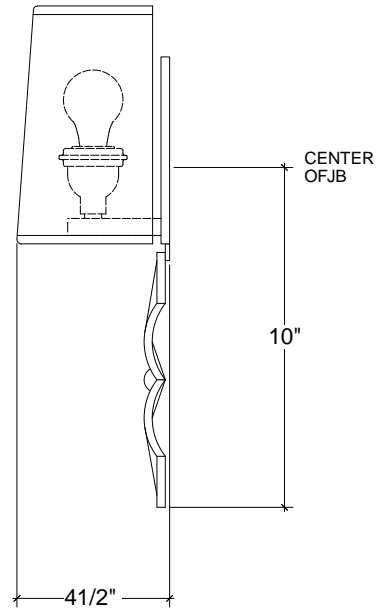

# IRONWARE

<b>Variation</b>	1 Light
<b>Style Number</b>	1085
<b>W</b>	13.5
<b>D</b>	4.5
<b>H</b>	14.5
<b>Surface</b>	Reeded Strapwork
<b>Lamping</b>	60 Watt Max, Edison
<b>Weight</b>	3 lbs