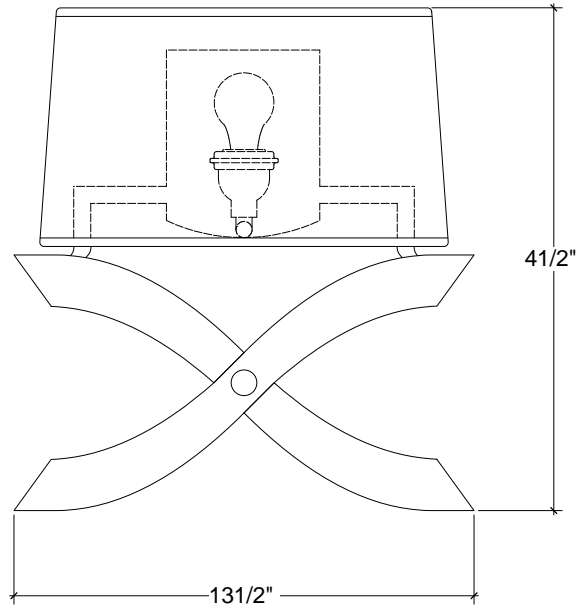

# IRONWARE

<b>Variation</b>	1 Light
<b>Style Number</b>	1085
<b>W</b>	13.5
<b>D</b>	4.5
<b>H</b>	14.5
<b>Surface</b>	Reeded Strapwork
<b>Lamping</b>	60 Watt Max, Edison
<b>Weight</b>	3 lbs