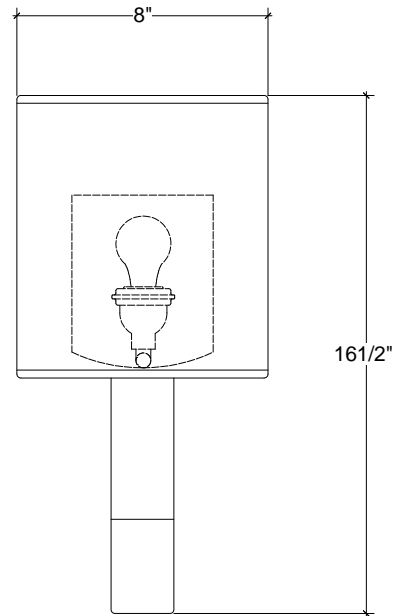

IRONWARE

Variation	1 Light
Style Number	1086
W	8
D	5
H	16.5
Surface	Reeded Strapwork
Lamping	60 Watt Max, Edison
Weight	3 lbs

Info

Ironware products are hand forged, and as a result, dimensions may vary.
All designs by © Karin Eaton / Ironware International, Inc.
Customization available.