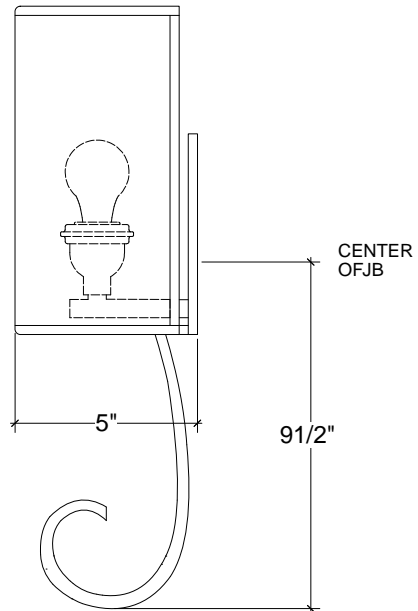

IRONWARE

Variation	1 Light
Style Number	1086
W	8
D	5
H	16.5
Surface	Reeded Strapwork
Lamping	60 Watt Max, Edison
Weight	3 lbs

Info

Ironware products are hand forged, and as a result, dimensions may vary.
All designs by © Karin Eaton / Ironware International, Inc.
Customization available.