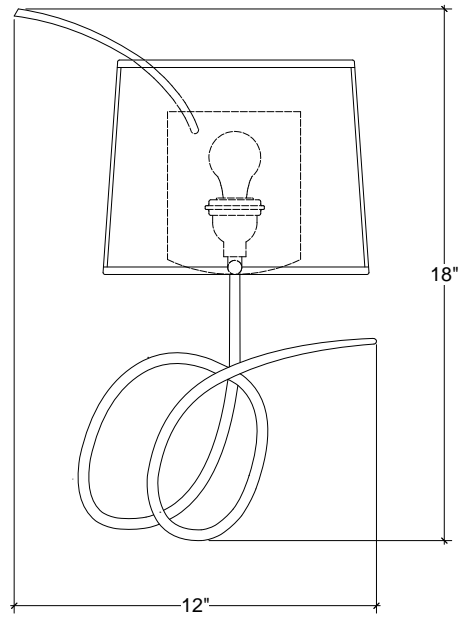

IRONWARE

SIDE

Variation	1 Light
Style Number	1090
W	12
D	5
H	18
Surface	Hammered
Lamping	60 Watt Max, Edison
Weight	2 lbs

Info

Ironware products are hand forged, and as a result, dimensions may vary.
All designs by © Karin Eaton / Ironware International, Inc.
Customization available.