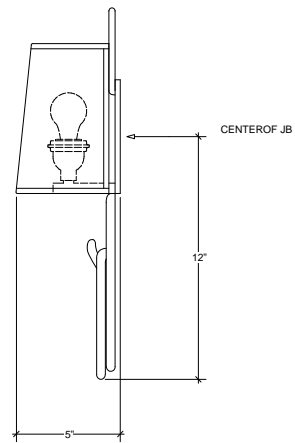

IRONWARE

SIDE

Variation	1 Light
Style Number	1090
W	12
D	5
H	18
Surface	Hammered
Lamping	60 Watt Max, Edison
Weight	2 lbs

Info

Ironware products are hand forged, and as a result, dimensions may vary.
All designs by © Karin Eaton / Ironware International, Inc.
Customization available.