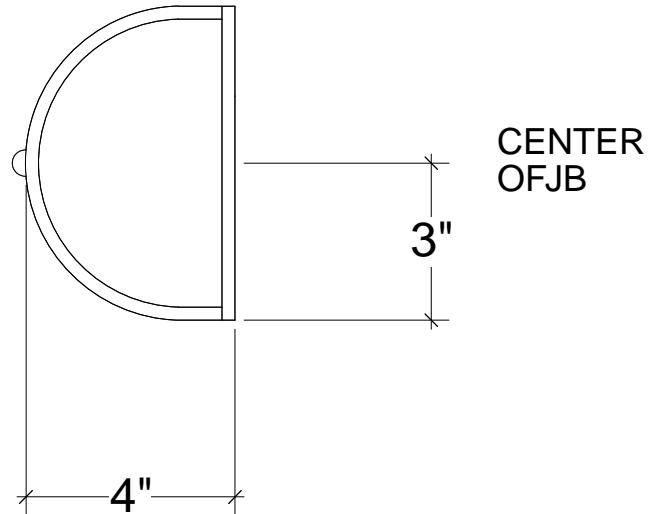

# IRONWARE

<b>Variation</b>	2 Lights
<b>Style Number</b>	1094
<b>W</b>	18
<b>D</b>	4
<b>H</b>	6
<b>Surface</b>	Perforated Tole
<b>Lamping</b>	60 Watt Max, Candelabra
<b>Sleeves/Cylinders</b>	Ivory Paper
<b>Weight</b>	3 lbs