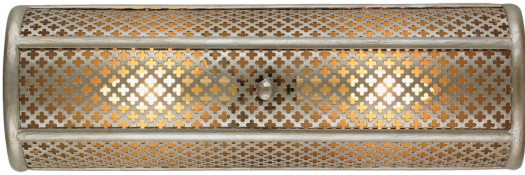

# IRONWARE

<b>Variation</b>	2 Lights
<b>Style Number</b>	1094
<b>W</b>	18
<b>D</b>	4
<b>H</b>	6
<b>Surface</b>	Perforated Tole
<b>Lamping</b>	60 Watt Max, Candelabra
<b>Sleeves/Cylinders</b>	Ivory Paper
<b>Weight</b>	3 lbs