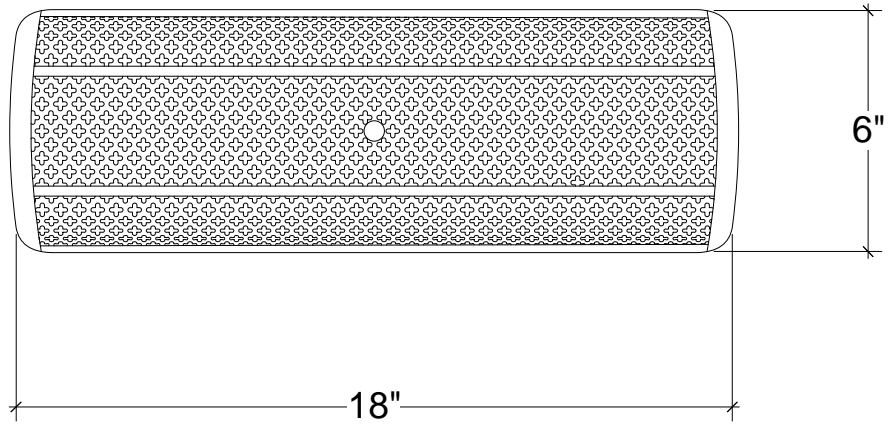

# IRONWARE

<b>Variation</b>	2 Lights
<b>Style Number</b>	1094
<b>W</b>	18
<b>D</b>	4
<b>H</b>	6
<b>Surface</b>	Perforated Tole
<b>Lamping</b>	60 Watt Max, Candelabra
<b>Sleeves/Cylinders</b>	Ivory Paper
<b>Weight</b>	3 lbs