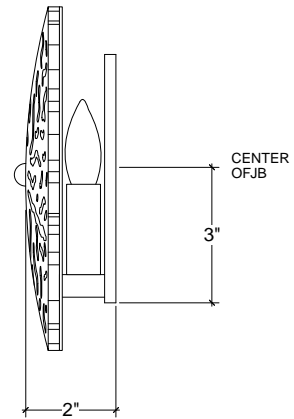

IRONWARE

Variation	1 Light
Style Number	1115
W	7.5
D	2
H	7.5
Lamping	60 Watt Max, Candelabra
Weight	3 lbs

Info

Cast bronze medallion with silver leafed backplate, finish selection not applicable.

Ironware products are hand forged, and as a result, dimensions may vary.
All designs by © Karin Eaton / Ironware International, Inc.
Customization available.