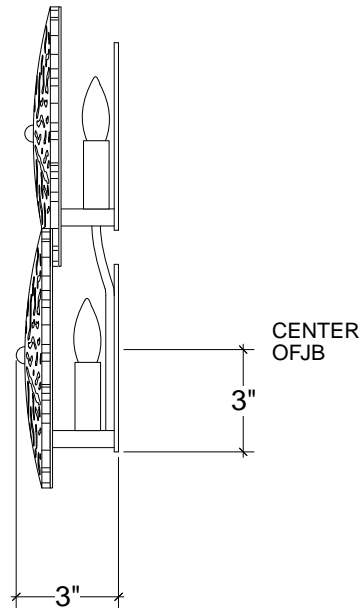

# IRON WARE

<b>Variation</b>	2 Lights
<b>Style Number</b>	1115-2
<b>W</b>	16.75
<b>D</b>	3
<b>H</b>	14.25
<b>Lamping</b>	60 Watt Max, Candelabra
<b>Weight</b>	5 lbs

## Info

Cast bronze medallion with silver leafed backplate, finish selection applies to the stem only.

Ironware products are hand forged, and as a result, dimensions may vary. All designs by © Karin Eaton / Ironware International, Inc. Customization available.