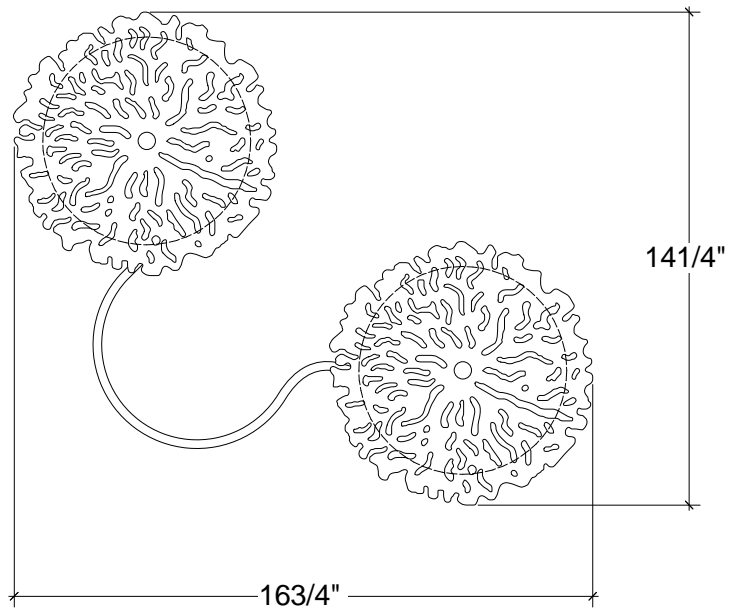

# IRON WARE

<b>Variation</b>	2 Lights
<b>Style Number</b>	1115-2
<b>W</b>	16.75
<b>D</b>	3
<b>H</b>	14.25
<b>Lamping</b>	60 Watt Max, Candelabra
<b>Weight</b>	5 lbs

## Info

Cast bronze medallion with silver leafed backplate, finish selection applies to the stem only.

Ironware products are hand forged, and as a result, dimensions may vary. All designs by © Karin Eaton / Ironware International, Inc. Customization available.