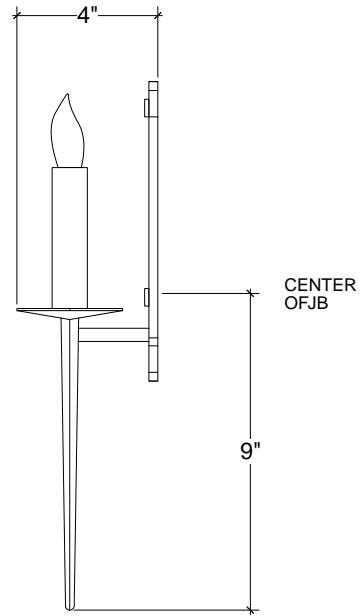

# IRONWARE

<b>Variation</b>	1 Light
<b>Style Number</b>	1118
<b>W</b>	4
<b>D</b>	4
<b>H</b>	15
<b>Lamping</b>	60 Watt Max, Candelabra
<b>Sleeves/Cylinders</b>	Ivory Resin
<b>Weight</b>	4 lbs