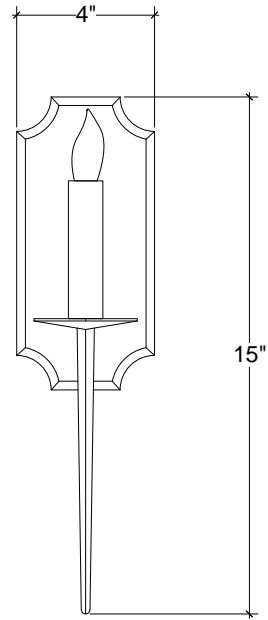

# IRONWARE

<b>Variation</b>	1 Light
<b>Style Number</b>	1118
<b>W</b>	4
<b>D</b>	4
<b>H</b>	15
<b>Lamping</b>	60 Watt Max, Candelabra
<b>Sleeves/Cylinders</b>	Ivory Resin
<b>Weight</b>	4 lbs

## Info

Ironware products are hand forged, and as a result, dimensions may vary.  
All designs by © Karin Eaton / Ironware International, Inc.  
Customization available.

Ironware International is located at 2421 Cruzen Street, Nashville, TN 37211 |  
1.800.850.0460 | [info@ironwareinternational.com](mailto:info@ironwareinternational.com)