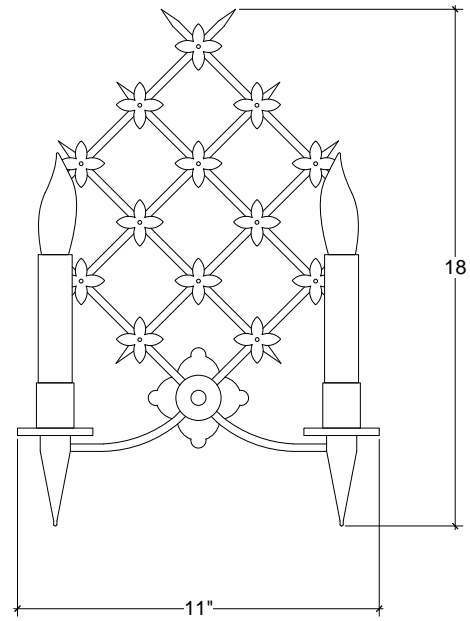

IRONWARE

Variation	2 Lights
Style Number	138
W	11
D	4.5
H	18
Lamping	60 Watt Max, Candelabra
Sleeves/Cylinders	Ivory Paper
Weight	2.5 lbs

Info

Ships with 5" Dia flat backplate. Client may choose to finish or cover the backplate to match their wall.