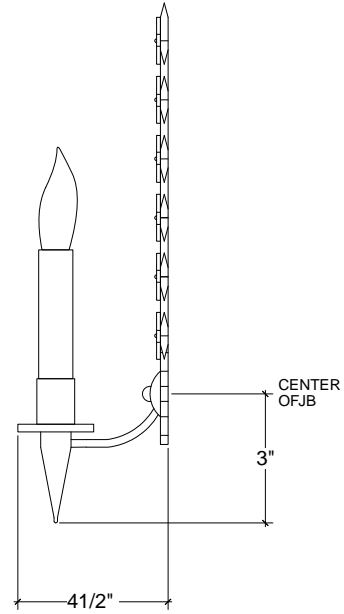

IRONWARE

Variation	2 Lights
Style Number	138
W	11
D	4.5
H	18
Lamping	60 Watt Max, Candelabra
Sleeves/Cylinders	Ivory Paper
Weight	2.5 lbs

Info

Ships with 5" Dia flat backplate. Client may choose to finish or cover the backplate to match their wall.