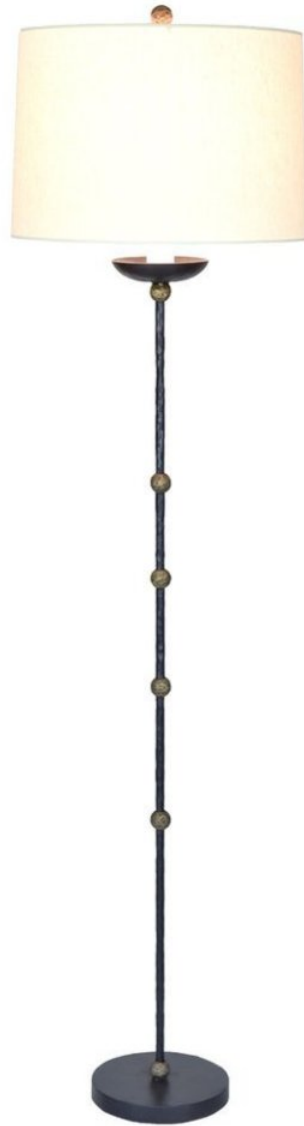

Image not found or type unknown

Style Number	367
Dia	16
H	61.75
Weight	11 lbs

Info

Ironware products are hand forged, and as a result, dimensions may vary.
All designs by © Karin Eaton / Ironware International, Inc.
Customization available.