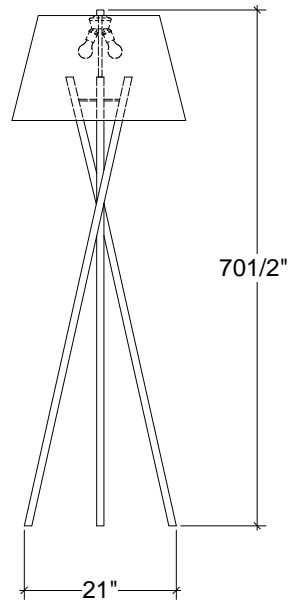

IRONWARE

Variation	2 Lights
Style Number	389
Dia	24
H	72
Lamping	100 Watt Max, Edison
Weight	15 lbs

Info

Ironware products are hand forged, and as a result, dimensions may vary.
All designs by © Karin Eaton / Ironware International, Inc.
Customization available.