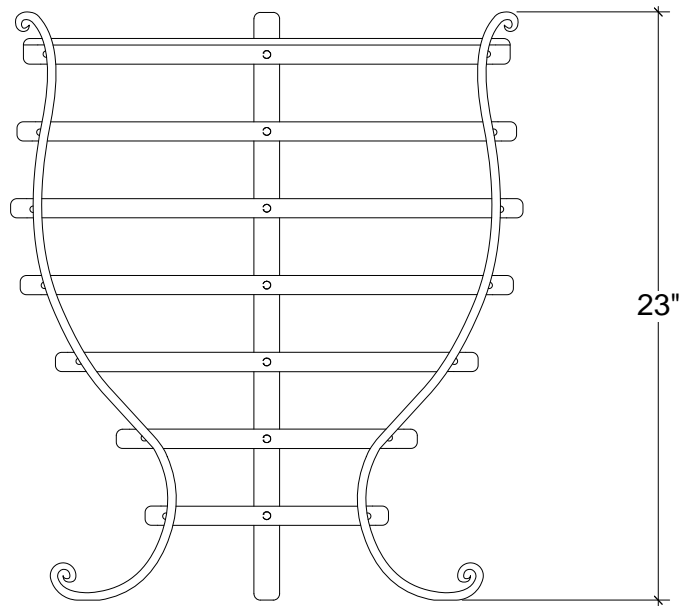

# IRONWARE

<b>Style Number</b>	430
<b>Dia</b>	19
<b>H</b>	23
<b>Weight</b>	25 lbs

## Info

3/8" Inset glass top

Ironware products are hand forged, and as a result, dimensions may vary.  
All designs by © Karin Eaton / Ironware International, Inc.  
Customization available.

Ironware International is located at 2421 Cruzen Street, Nashville, TN 37211 |  
1.800.850.0460 | [info@ironwareinternational.com](mailto:info@ironwareinternational.com)