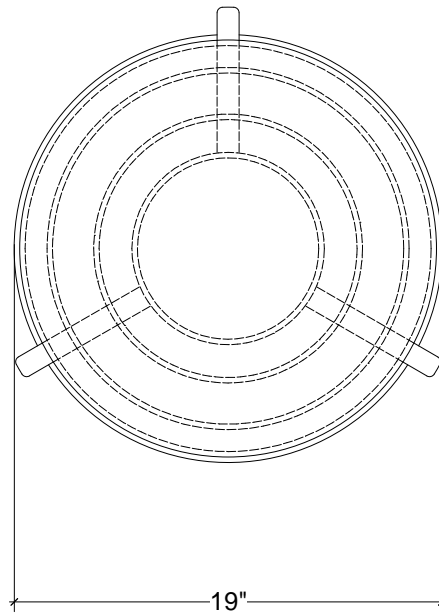

# IRONWARE

<b>Style Number</b>	430
<b>Dia</b>	19
<b>H</b>	23
<b>Weight</b>	25 lbs

## Info

3/8" Inset glass top

Ironware products are hand forged, and as a result, dimensions may vary.  
All designs by © Karin Eaton / Ironware International, Inc.  
Customization available.

Ironware International is located at 2421 Cruzen Street, Nashville, TN 37211 |  
1.800.850.0460 | [info@ironwareinternational.com](mailto:info@ironwareinternational.com)