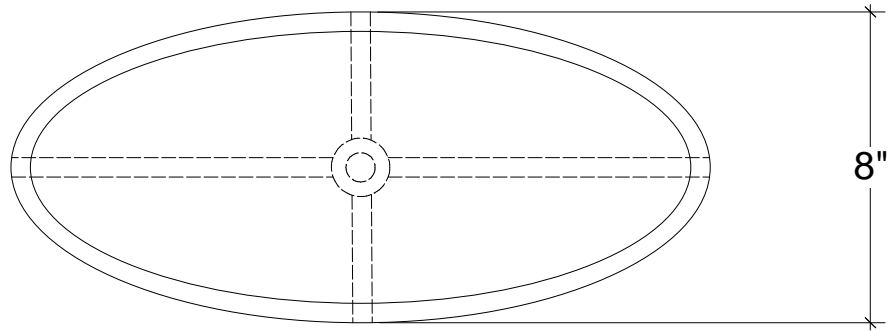

IRONWARE

Variation	Quickship
Style Number	445
W	8
L	18
H	23
Surface	Hammered
Weight	10 lbs

Info

Ironware products are hand forged, and as a result, dimensions may vary.
All designs by © Karin Eaton / Ironware International, Inc.
Customization available.