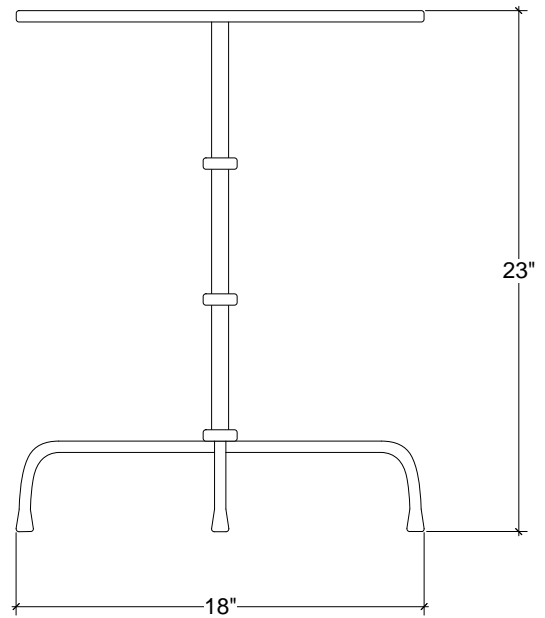

IRONWARE

Variation	Quickship
Style Number	445
W	8
L	18
H	23
Surface	Hammered
Weight	10 lbs

Info

Ironware products are hand forged, and as a result, dimensions may vary.
All designs by © Karin Eaton / Ironware International, Inc.
Customization available.