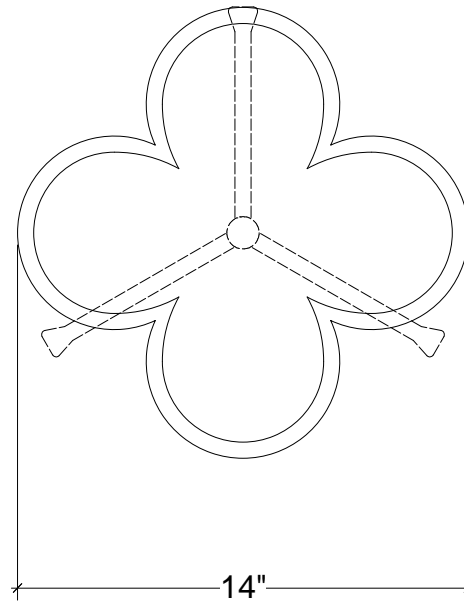

IRONWARE

Style Number	461
W	14
L	14
H	23
Weight	9 lbs

Info

Ironware products are hand forged, and as a result, dimensions may vary.
All designs by © Karin Eaton / Ironware International, Inc.
Customization available.