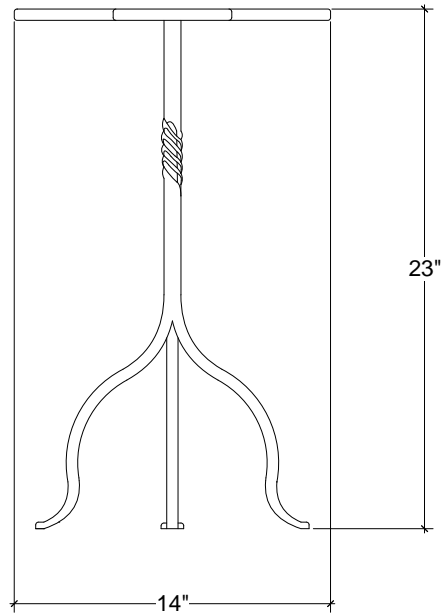

IRONWARE

Style Number	461
W	14
L	14
H	23
Weight	9 lbs

Info

Ironware products are hand forged, and as a result, dimensions may vary.
All designs by © Karin Eaton / Ironware International, Inc.
Customization available.