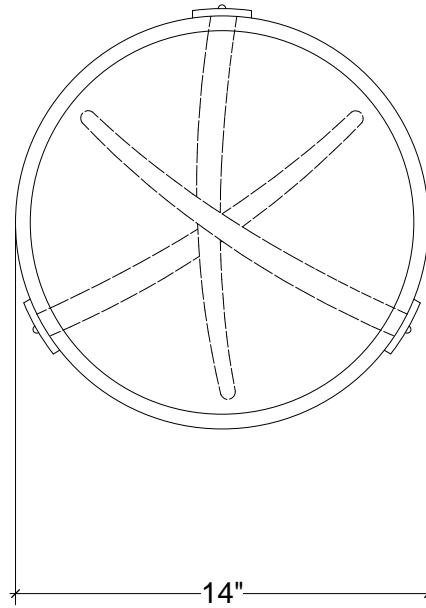

IRONWARE

Style Number	464
W	14
H	22
Surface	Hammered
Weight	15 lbs

Info

Ironware products are hand forged, and as a result, dimensions may vary.
All designs by © Karin Eaton / Ironware International, Inc.
Customization available.