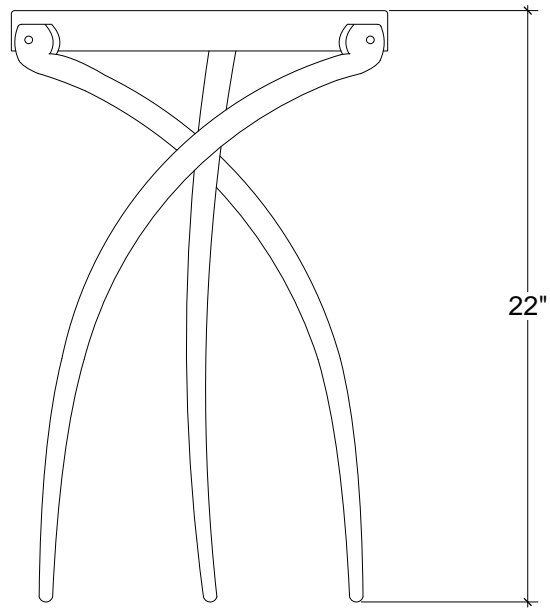

IRONWARE

Style Number	464
W	14
H	22
Surface	Hammered
Weight	15 lbs

Info

Ironware products are hand forged, and as a result, dimensions may vary.
All designs by © Karin Eaton / Ironware International, Inc.
Customization available.