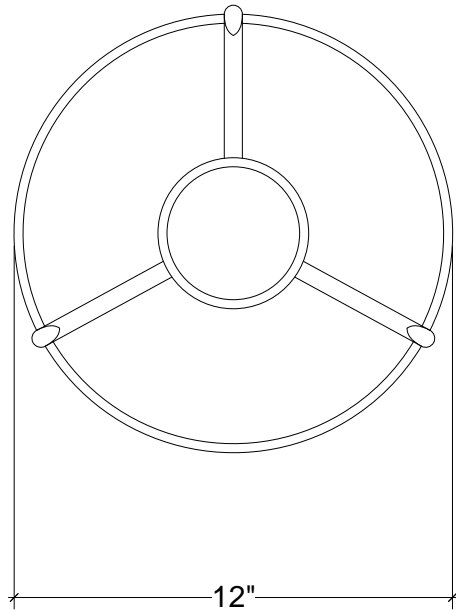

IRONWARE

Style Number	473
Dia	12
H	23
Weight	7 lbs

Info

Ironware products are hand forged, and as a result, dimensions may vary.
All designs by © Karin Eaton / Ironware International, Inc.
Customization available.