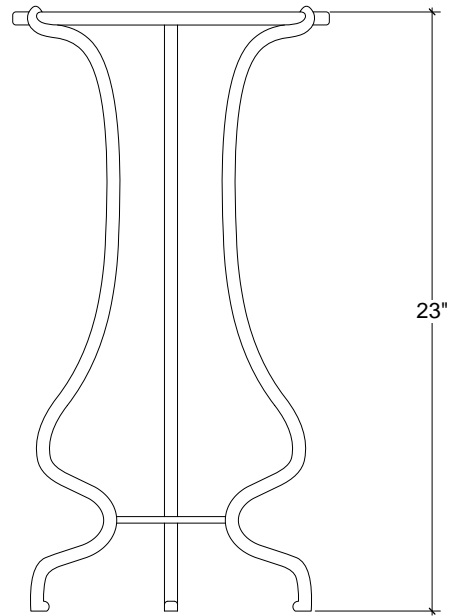

IRONWARE

Style Number	473
Dia	12
H	23
Weight	7 lbs

Info

Ironware products are hand forged, and as a result, dimensions may vary.
All designs by © Karin Eaton / Ironware International, Inc.
Customization available.