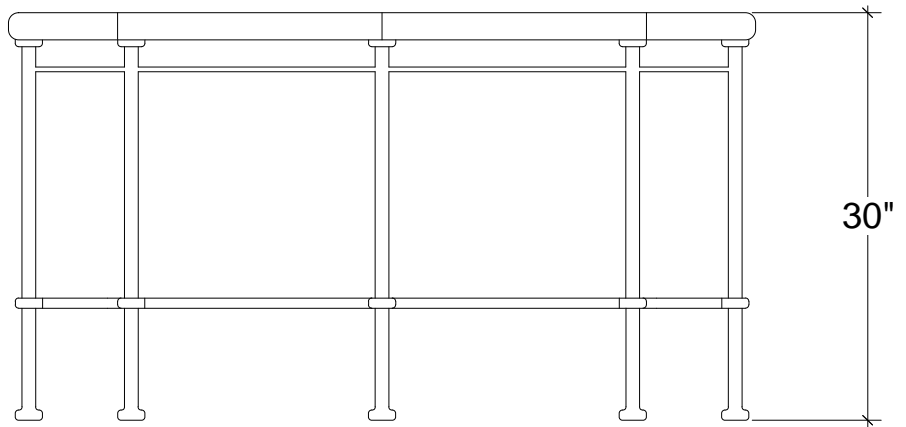

IRONWARE

Variation	Table with Wood Top
Style Number	475
Dia	55
H	30
Surface	Hammered
Weight	170 lbs

Info

Ironware products are hand forged, and as a result, dimensions may vary.
All designs by © Karin Eaton / Ironware International, Inc.
Customization available.