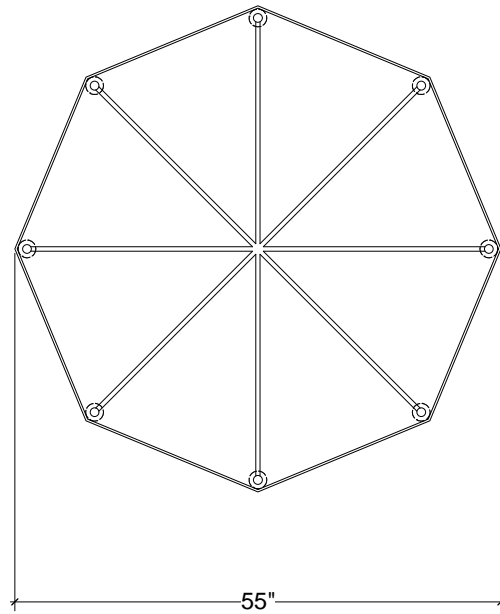

IRONWARE

Variation	Table with Wood Top
Style Number	475
Dia	55
H	30
Surface	Hammered
Weight	170 lbs

Info

Ironware products are hand forged, and as a result, dimensions may vary.
All designs by © Karin Eaton / Ironware International, Inc.
Customization available.