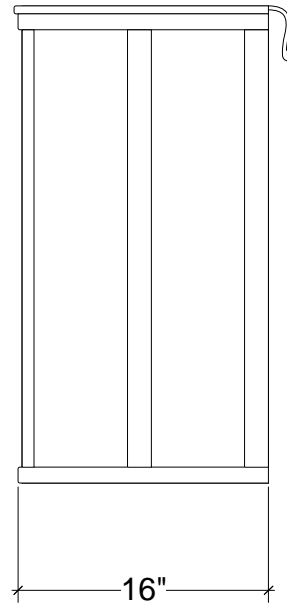

# IRONWARE

<b>Style Number</b>	601
<b>W</b>	35.5
<b>D</b>	16
<b>H</b>	30
<b>Surface</b>	Reeded Strapwork
<b>Weight</b>	40 lbs

## Info

Mesh screen will come in a complementary solid color.

Ironware products are hand forged, and as a result, dimensions may vary.  
All designs by © Karin Eaton / Ironware International, Inc.  
Customization available.