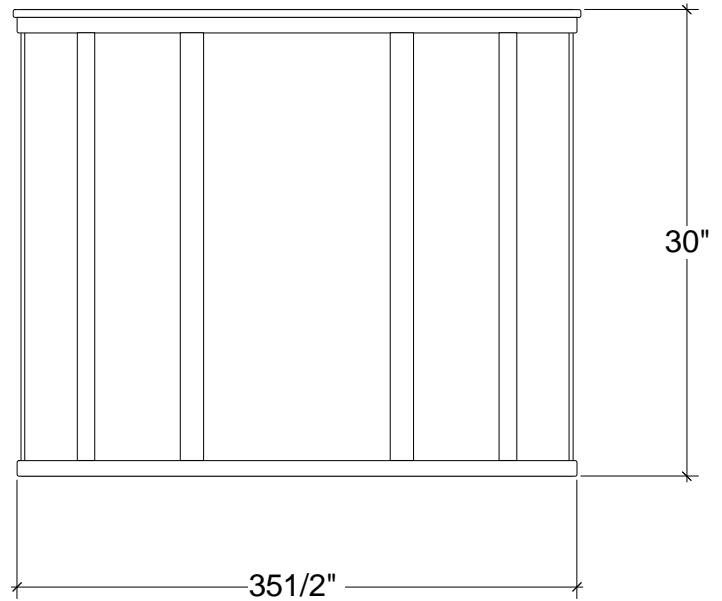

# IRONWARE

<b>Style Number</b>	601
<b>W</b>	35.5
<b>D</b>	16
<b>H</b>	30
<b>Surface</b>	Reeded Strapwork
<b>Weight</b>	40 lbs

## Info

Mesh screen will come in a complementary solid color.

Ironware products are hand forged, and as a result, dimensions may vary.  
All designs by © Karin Eaton / Ironware International, Inc.  
Customization available.