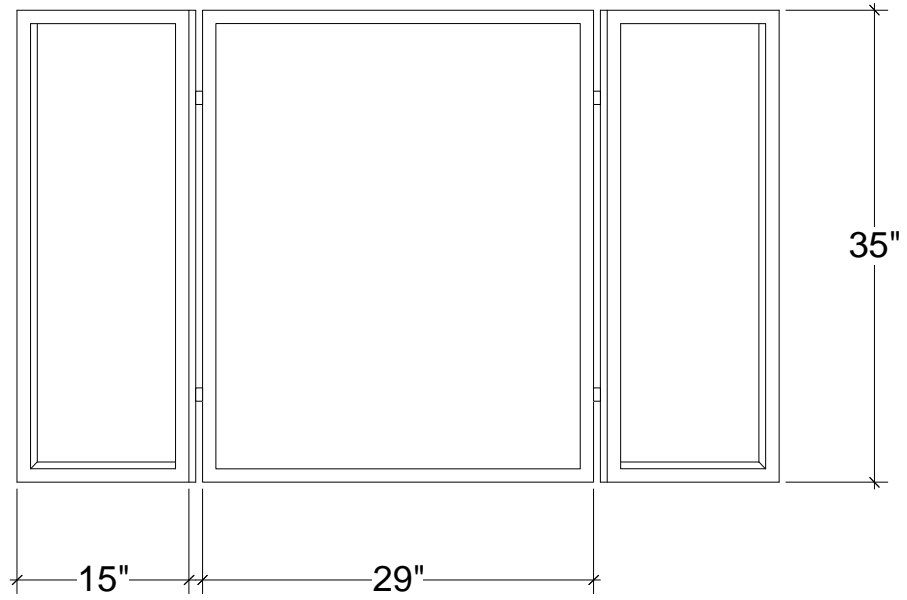

IRONWARE

Style Number	639
W	29
D	15
H	35
Surface	Hammered
Weight	44 lbs

Info

Mesh screen will come in a complementary solid color.

Ironware products are hand forged, and as a result, dimensions may vary.
All designs by © Karin Eaton / Ironware International, Inc.
Customization available.