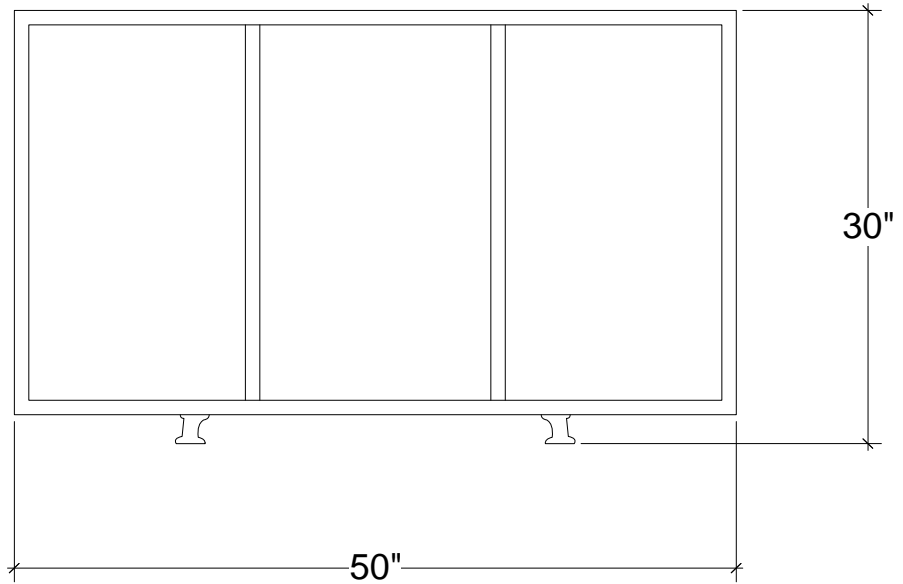

IRONWARE

| | |
|---------------------|----------|
| Style Number | 639A |
| W | 50 |
| H | 30 |
| Surface | Hammered |
| Weight | 45 lbs |

Info

Mesh screen will come in a complementary solid color.

Ironware products are hand forged, and as a result, dimensions may vary.
All designs by © Karin Eaton / Ironware International, Inc.
Customization available.