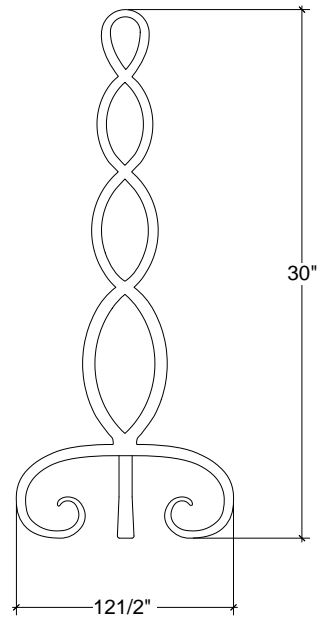

# IRONWARE

<b>Style Number</b>	640
<b>W</b>	12.5
<b>D</b>	23
<b>H</b>	30
<b>Surface</b>	Hammered
<b>Weight</b>	20 lbs (pair)

## Info

Ironware products are hand forged, and as a result, dimensions may vary.  
All designs by © Karin Eaton / Ironware International, Inc.  
Customization available.

Ironware International is located at 2421 Cruzen Street, Nashville, TN 37211 |  
1.800.850.0460 | [info@ironwareinternational.com](mailto:info@ironwareinternational.com)