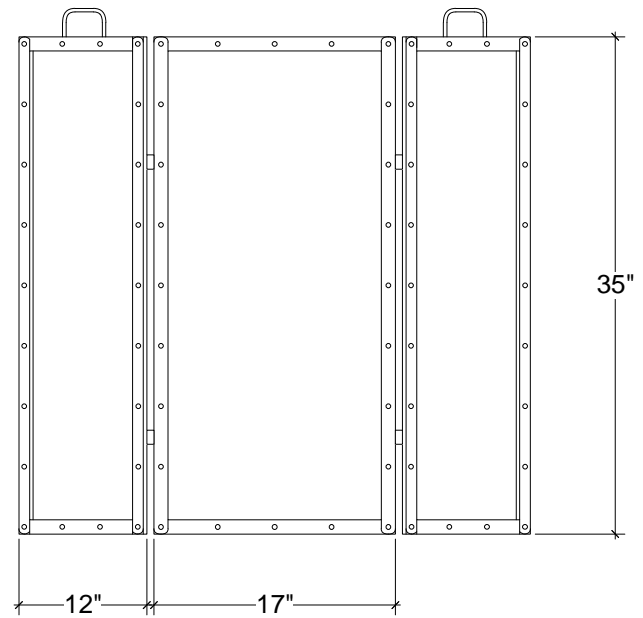

IRONWARE

Style Number	642
W	17
D	12
H	35
Surface	Riveted
Weight	25

Info

Mesh screen will come in a complementary solid color.

Ironware products are hand forged, and as a result, dimensions may vary.

All designs by © Karin Eaton / Ironware International, Inc.