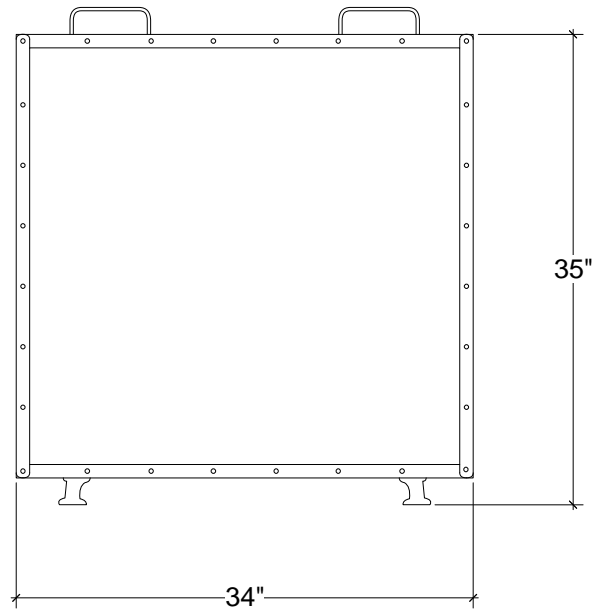

IRONWARE

Style Number	642R
W	34
H	35
Surface	Riveted
Weight	20 lbs

Info

Mesh screen will come in a complementary solid color.

Ironware products are hand forged, and as a result, dimensions may vary.
All designs by © Karin Eaton / Ironware International, Inc.
Customization available.