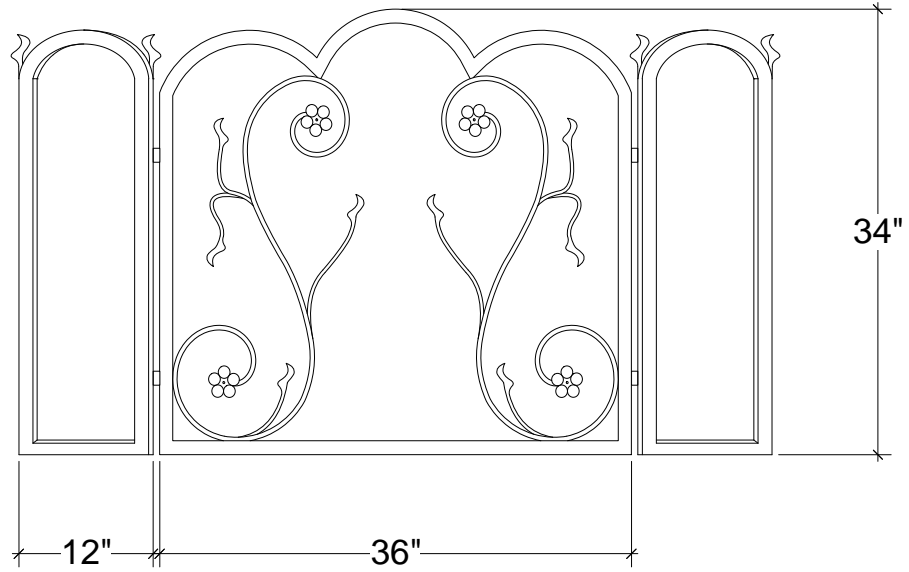

IRONWARE

Style Number	643
W	36
D	12
H	34
Weight	35 lbs

Info

Mesh screen will come in a complementary solid color.

Ironware products are hand forged, and as a result, dimensions may vary.

All designs by © Karin Eaton / Ironware International, Inc.