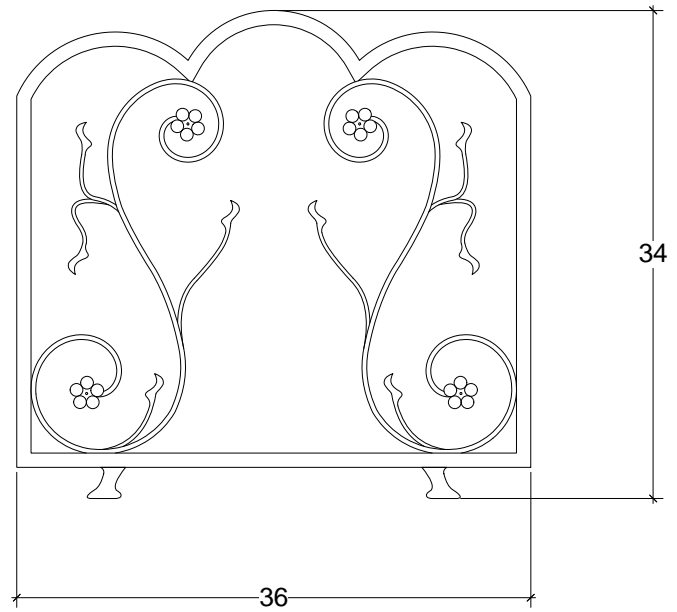

IRONWARE

Style Number	643A
W	36
H	34
Weight	27 lbs

Info

Mesh screen will come in a complementary solid color.

Ironware products are hand forged, and as a result, dimensions may vary.
All designs by © Karin Eaton / Ironware International, Inc.
Customization available.