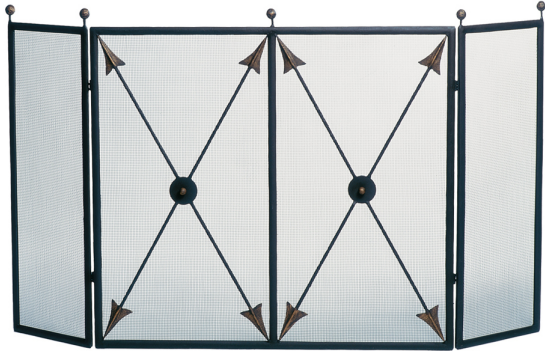

IRONWARE

Style Number	644
W	40
D	13
H	36
Weight	40 lbs

Info

Mesh screen will come in a complementary solid color.

Ironware products are hand forged, and as a result, dimensions may vary.
All designs by © Karin Eaton / Ironware International, Inc.
Customization available.