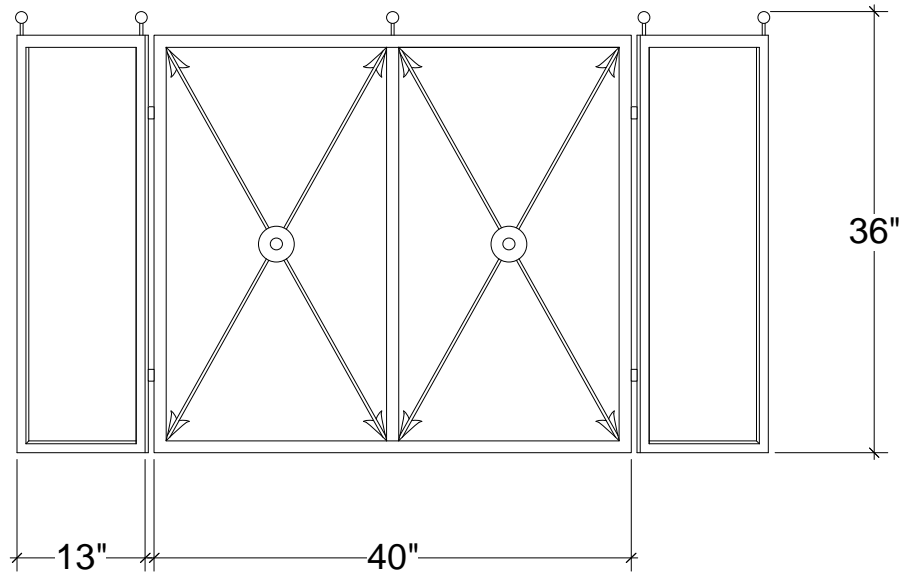

IRON WARE

Style Number	644
W	40
D	13
H	36
Weight	40 lbs

Info

Mesh screen will come in a complementary solid color.

Ironware products are hand forged, and as a result, dimensions may vary.
All designs by © Karin Eaton / Ironware International, Inc.
Customization available.