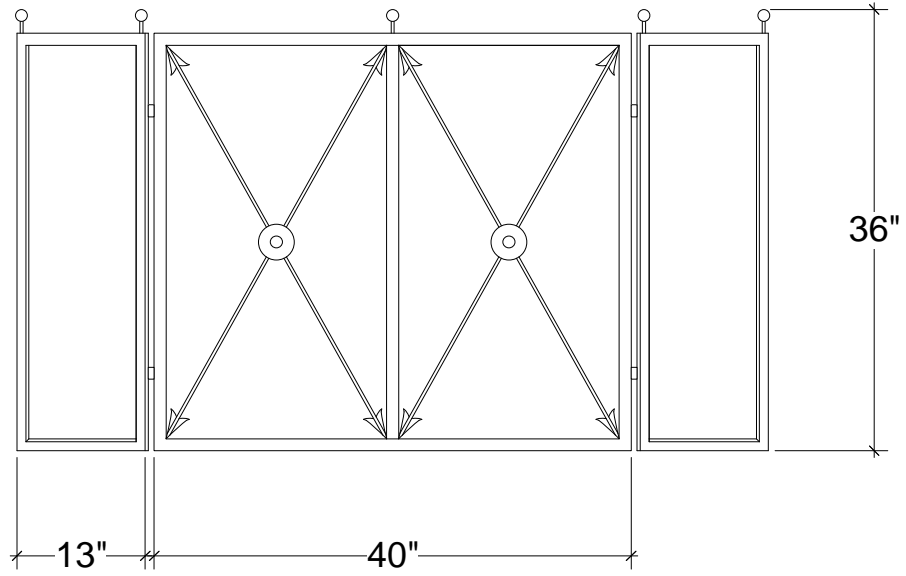

IRONWARE

Style Number	644
W	40
D	13
H	36
Weight	40 lbs

Info

Mesh screen will come in a complementary solid color.

Ironware products are hand forged, and as a result, dimensions may vary.
All designs by © Karin Eaton / Ironware International, Inc.
Customization available.