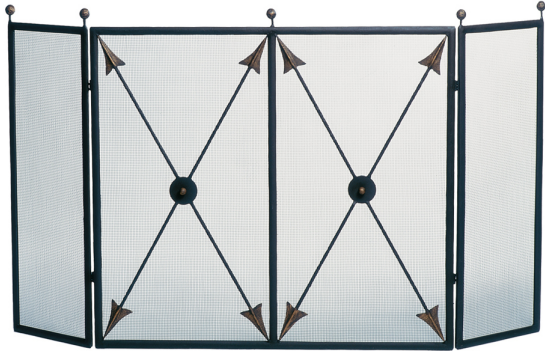

IRON WARE

Style Number	644
W	40
D	13
H	36
Weight	40 lbs

Info

Mesh screen will come in a complementary solid color.

Ironware products are hand forged, and as a result, dimensions may vary.
All designs by © Karin Eaton / Ironware International, Inc.
Customization available.