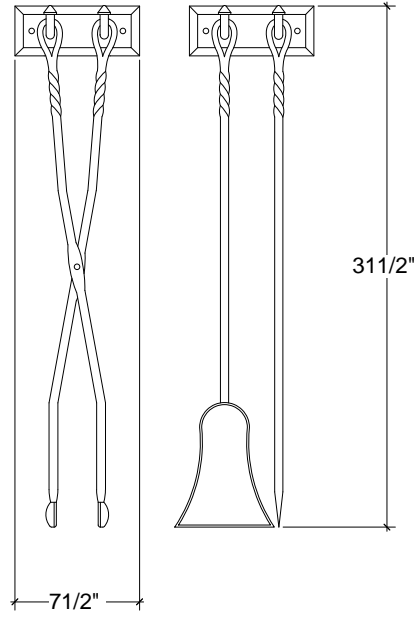

# IRON WARE

<b>Style Number</b>	657
<b>W</b>	7.5
<b>H</b>	31.50
<b>Weight</b>	14 lbs

## Info

Includes Wall mounted holders, tongs, poker and shovel

Published dimensions are per each wall mounted unit.

Please note that leafed finishes should only be selected if the piece will be used for decorative purposes only.