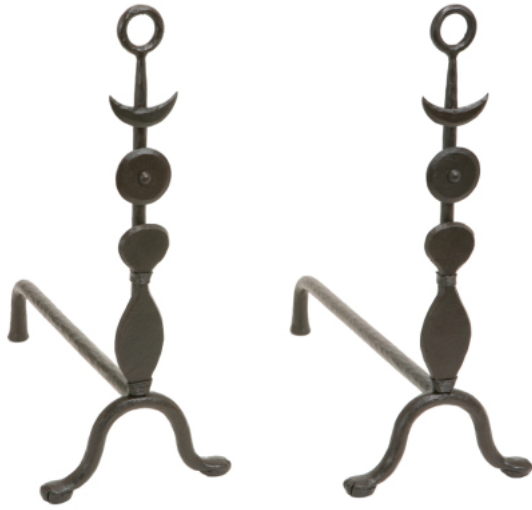

IRONWARE

Style Number	664
W	9
D	20
H	20
Weight	20 lbs

Info

Ironware products are hand forged, and as a result, dimensions may vary.
All designs by © Karin Eaton / Ironware International, Inc.
Customization available.