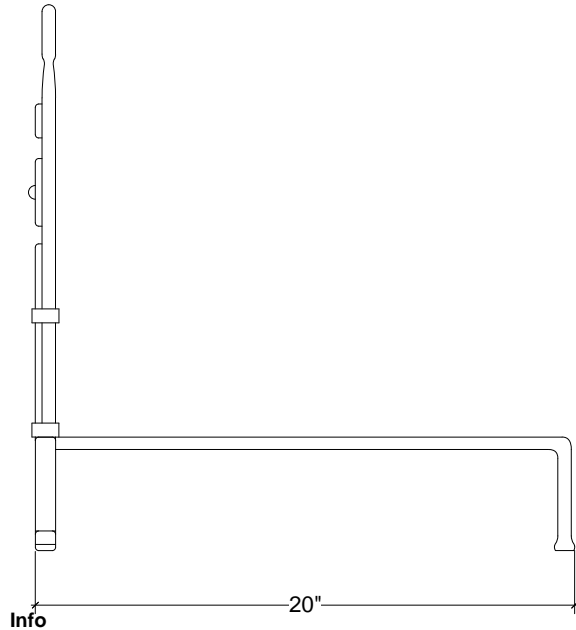

IRONWARE

Style Number	664
W	9
D	20
H	20
Weight	20 lbs

Info

Ironware products are hand forged, and as a result, dimensions may vary.
All designs by © Karin Eaton / Ironware International, Inc.
Customization available.