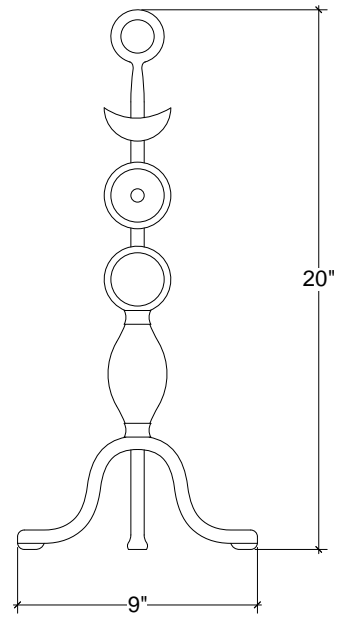

IRONWARE

Style Number	664
W	9
D	20
H	20
Weight	20 lbs

Info

Ironware products are hand forged, and as a result, dimensions may vary.
All designs by © Karin Eaton / Ironware International, Inc.
Customization available.