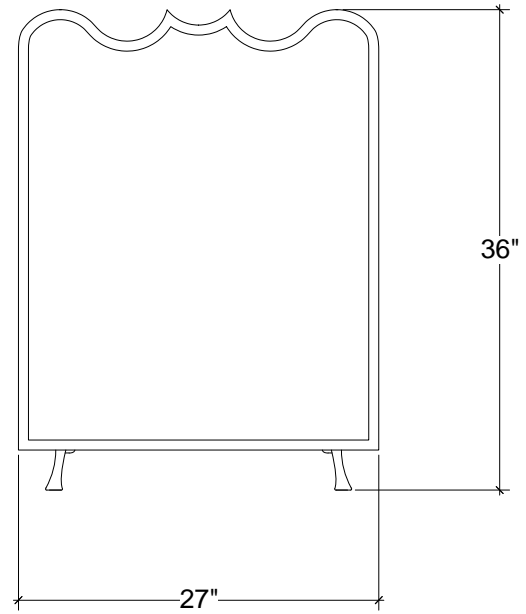

# IRONWARE

<b>Style Number</b>	672
<b>W</b>	27
<b>H</b>	36
<b>Weight</b>	18 lbs

## Info

Mesh screen will come in a complementary solid color.

Ironware products are hand forged, and as a result, dimensions may vary.  
All designs by © Karin Eaton / Ironware International, Inc.  
Customization available.