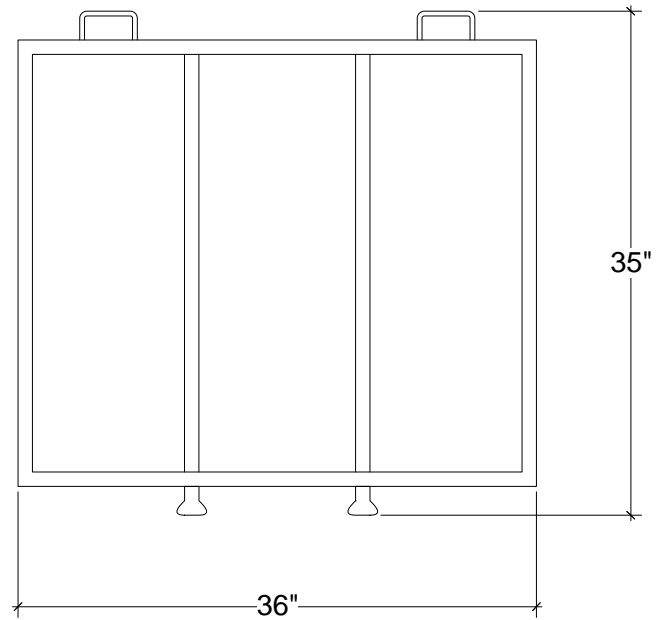

IRONWARE

Style Number	673
W	36
H	35
Weight	25 lbs

Info

Mesh screen will come in a complementary solid color.

Ironware products are hand forged, and as a result, dimensions may vary.
All designs by © Karin Eaton / Ironware International, Inc.
Customization available.