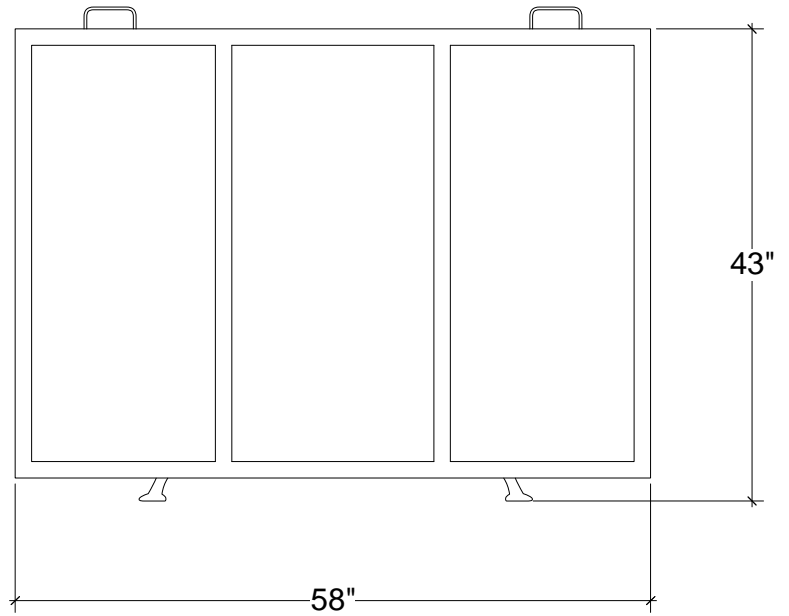

IRONWARE

Style Number	676
W	58
D	7
H	43
Weight	55 lbs

Info

Mesh screen will come in a complementary solid color.

Ironware products are hand forged, and as a result, dimensions may vary.
All designs by © Karin Eaton / Ironware International, Inc.
Customization available.