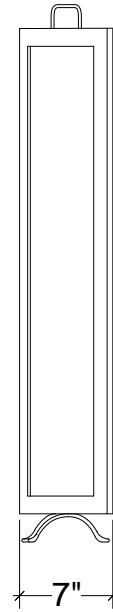

IRONWARE

Style Number	676
W	58
D	7
H	43
Weight	55 lbs

Info

Mesh screen will come in a complementary solid color.

Ironware products are hand forged, and as a result, dimensions may vary.
All designs by © Karin Eaton / Ironware International, Inc.
Customization available.