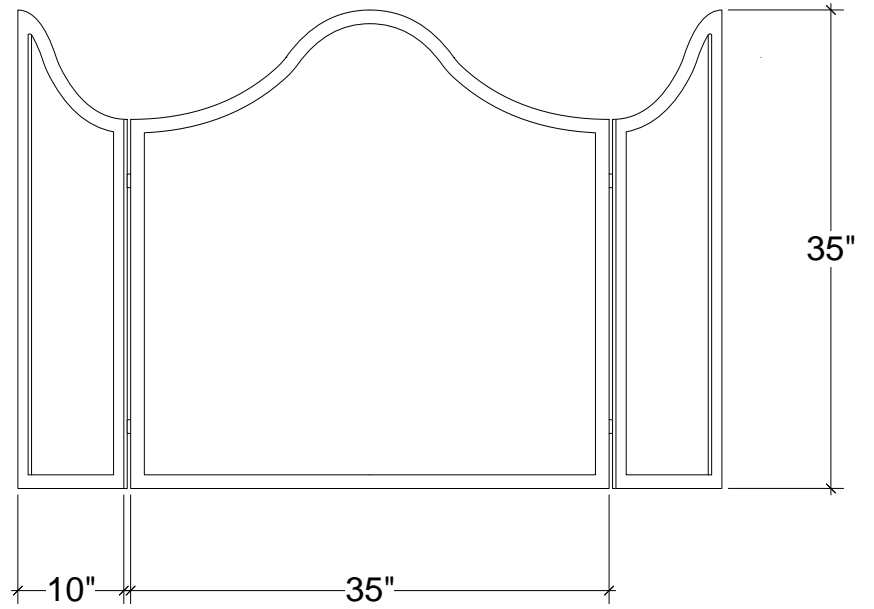

IRONWARE

Style Number	677
W	35
D	10
H	35

Info

Mesh screen will come in a complementary solid color.

Side panels fixed at right angles as shown.

Ironware products are hand forged, and as a result, dimensions may vary.