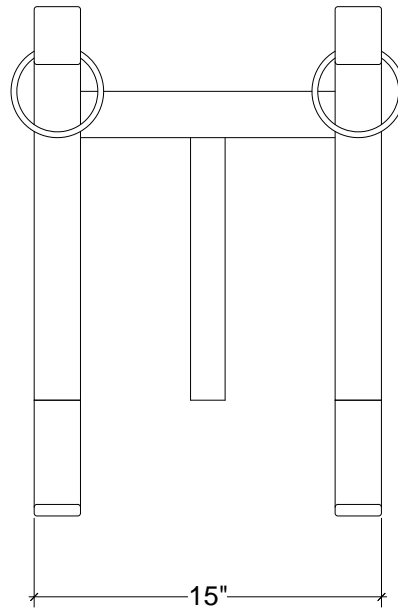

# IRONWARE

<b>Style Number</b>	679
<b>W</b>	24
<b>D</b>	15
<b>H</b>	22
<b>Surface</b>	Reeded Strapwork

## Info

Ironware products are hand forged, and as a result, dimensions may vary.  
All designs by © Karin Eaton / Ironware International, Inc.  
Customization available.

Ironware International is located at 2421 Cruzen Street, Nashville, TN 37211 |  
1.800.850.0460 | [info@ironwareinternational.com](mailto:info@ironwareinternational.com)