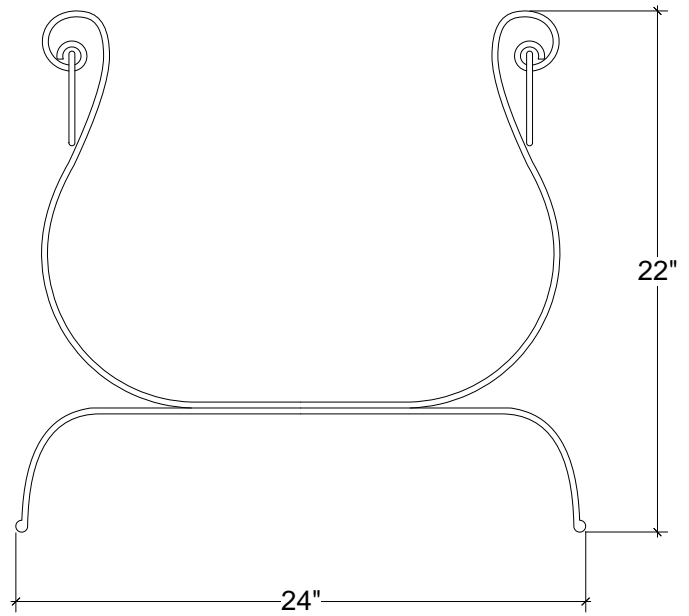

# IRONWARE

<b>Style Number</b>	679
<b>W</b>	24
<b>D</b>	15
<b>H</b>	22
<b>Surface</b>	Reeded Strapwork