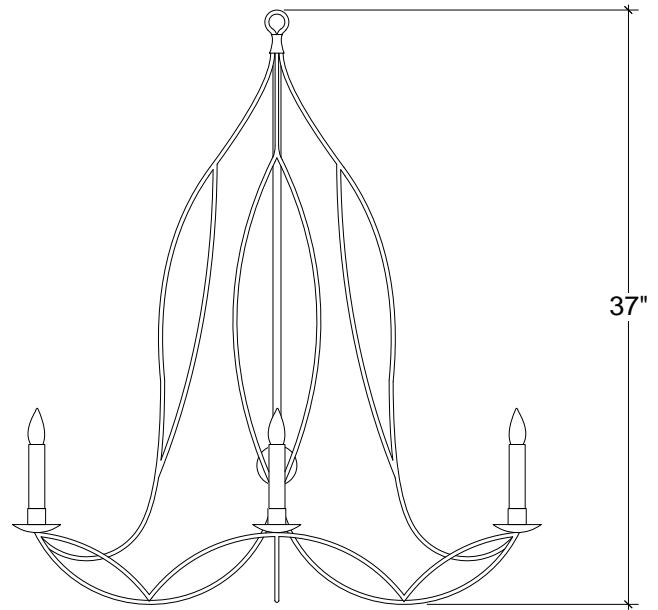

IRONWARE

TOP

Variation	6 Lights
Style Number	8027
Dia	33
H	37
Lamping	60 Watt Max, Candelabra
Sleeves/Cylinders	Ivory Paper
Weight	16 lbs

Info

Ships with canopy assembly measuring 5.75" Dia x 4.25"H and 40" of chain.

Ironware products are hand forged, and as a result, dimensions may vary.

All designs by © Karin Eaton / Ironware International, Inc.

Customization available.

Ironware International is located at 2421 Cruzen Street, Nashville, TN 37211 |
1.800.850.0460 | info@ironwareinternational.com