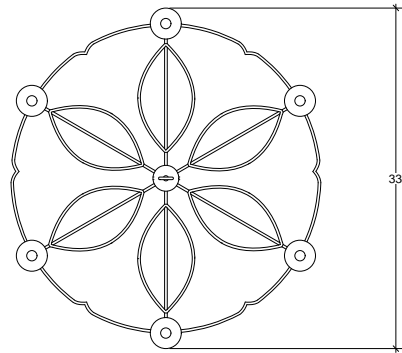

IRONWARE

TOP

Variation	6 Lights
Style Number	8027
Dia	33
H	37
Lamping	60 Watt Max, Candelabra
Sleeves/Cylinders	Ivory Paper
Weight	16 lbs

Info

Ships with canopy assembly measuring 5.75" Dia x 4.25"H and 40" of chain.