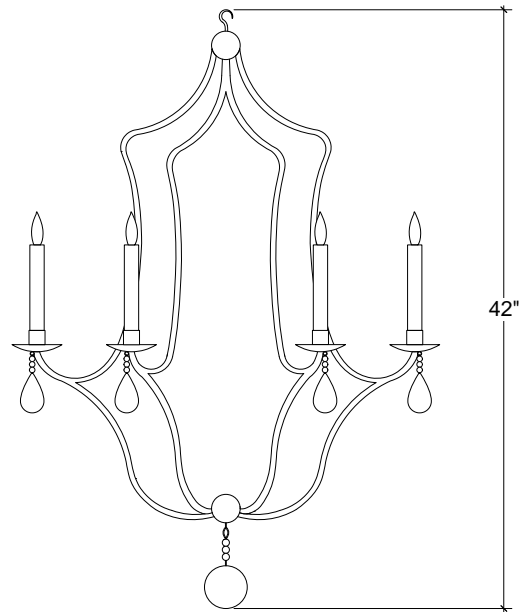

IRONWARE

TOP

Variation	6 Lights
Style Number	8028B
Dia	29
H	42
Lamping	60 Watt Max, Candelabra
Sleeves/Cylinders	Ivory Paper
Weight	10 lbs

Info

Ships with canopy assembly measuring 5.75" Dia x 3"H and 40" of chain.