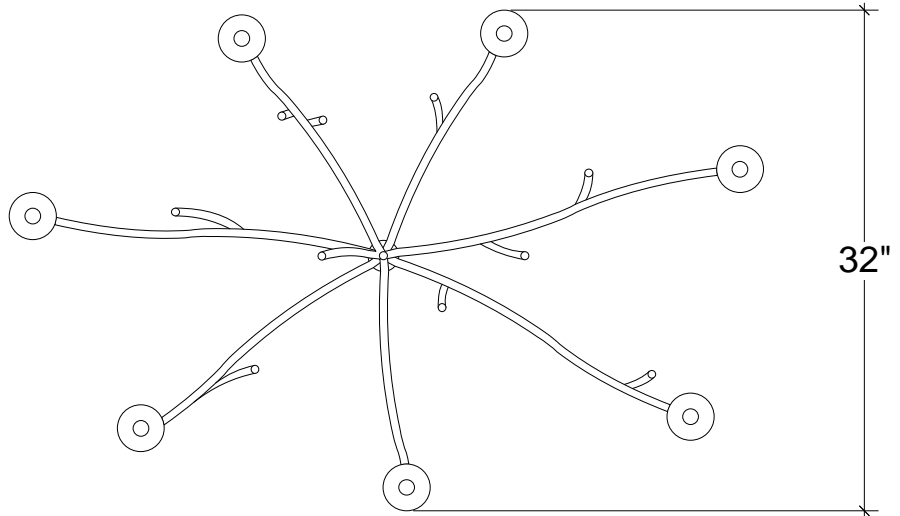

# IRONWARE

<b>Variation</b>	7 Lights Quickship
<b>Style Number</b>	8030-7
<b>W</b>	32
<b>L</b>	48
<b>H</b>	30
<b>Surface</b>	Hammered
<b>Lamping</b>	60 Watt Max, Candelabra
<b>Sleeves/Cylinders</b>	Smooth Ivory Resin
<b>Weight</b>	15 lbs