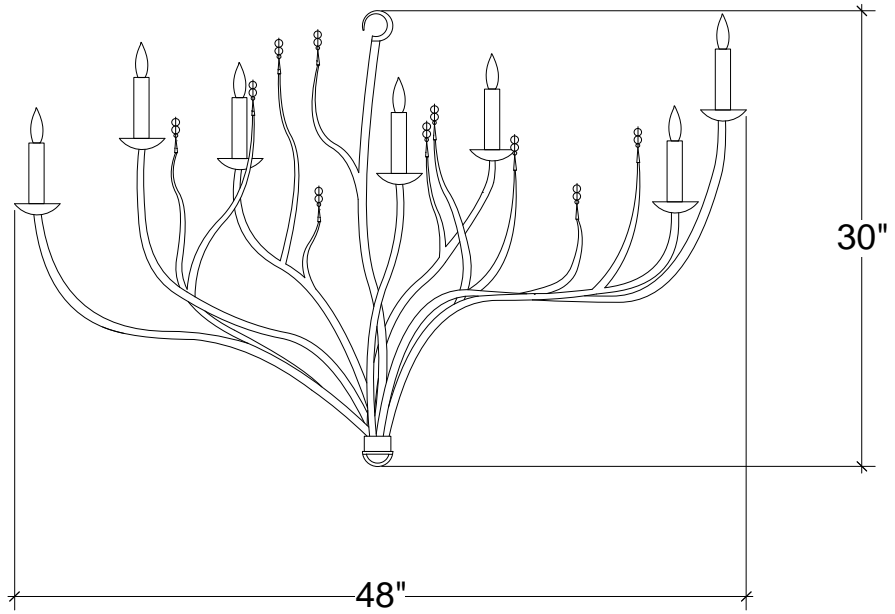

# IRONWARE

<b>Variation</b>	7 Lights Quickship
<b>Style Number</b>	8030-7
<b>W</b>	32
<b>L</b>	48
<b>H</b>	30
<b>Surface</b>	Hammered
<b>Lamping</b>	60 Watt Max, Candelabra
<b>Sleeves/Cylinders</b>	Smooth Ivory Resin
<b>Weight</b>	15 lbs