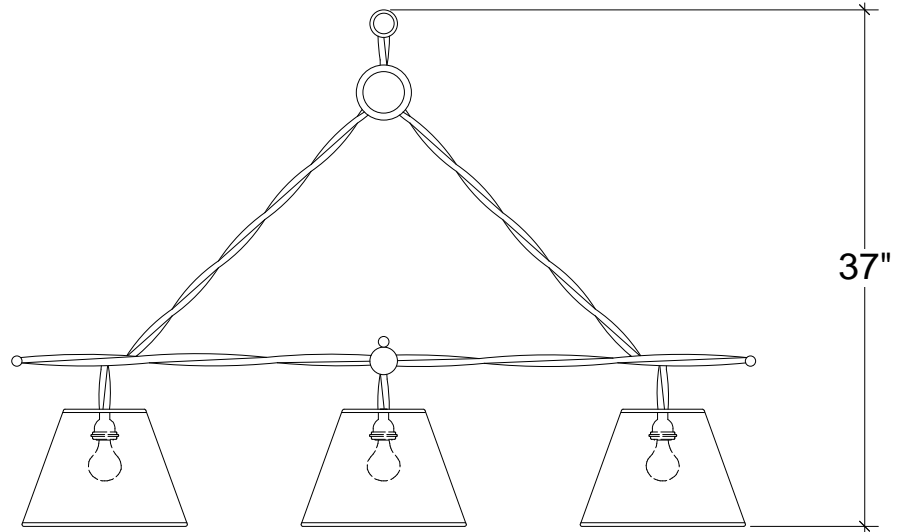

# IRONWARE

TOP

<b>Variation</b>	3 Lights
<b>Style Number</b>	8039-3
<b>L</b>	54
<b>H</b>	37
<b>Surface</b>	Twisted
<b>Lamping</b>	60 Watt Max, Edison
<b>Weight</b>	16 lbs

## Info

Ships with canopy assembly measuring 5.75" Dia x 3.75"H and a rod up to 40"L. Please specify rod length and overall drop needed at time of ordering.

Shown with an Art Polished finish for an additional charge.