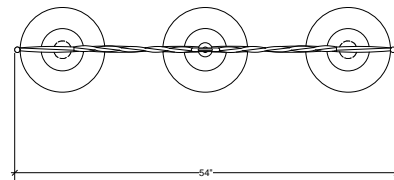

# IRONWARE

TOP

<b>Variation</b>	3 Lights
<b>Style Number</b>	8039-3
<b>L</b>	54
<b>H</b>	37
<b>Surface</b>	Twisted
<b>Lamping</b>	60 Watt Max, Edison
<b>Weight</b>	16 lbs

## Info

Ships with canopy assembly measuring 5.75" Dia x 3.75"H and a rod up to 40"L. Please specify rod length and overall drop needed at time of ordering.

Shown with an Art Polished finish for an additional charge.