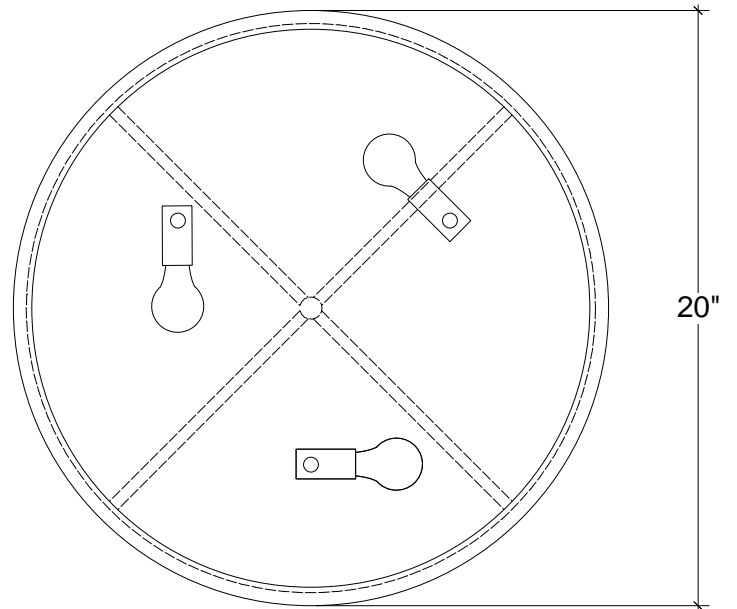

IRONWARE

Variation	3 Lights
Style Number	8149
Dia	20
H	7
Surface	Reeded Strapwork
Lamping	25 Watt Max, Edison
Weight	18 lbs

Info

Mounts flush to the ceiling.

Ironware products are hand forged, and as a result, dimensions may vary.
All designs by © Karin Eaton / Ironware International, Inc.
Customization available.