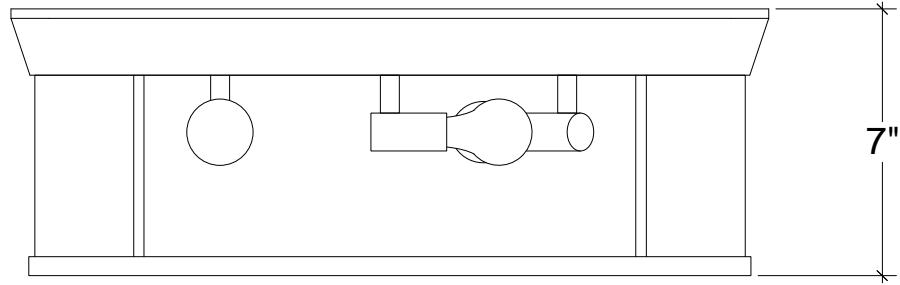

IRONWARE

Variation	3 Lights
Style Number	8149
Dia	20
H	7
Surface	Reeded Strapwork
Lamping	25 Watt Max, Edison
Weight	18 lbs

Info

Mounts flush to the ceiling.

Ironware products are hand forged, and as a result, dimensions may vary.
All designs by © Karin Eaton / Ironware International, Inc.
Customization available.