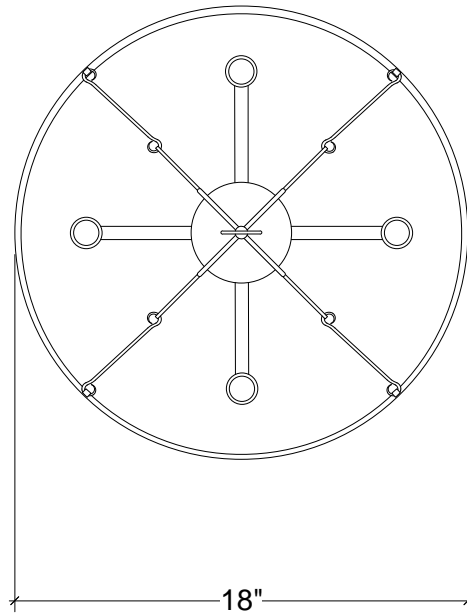

IRONWARE

Variation	4 Lights Quickship
Style Number	8162
Dia	18
H	33
Lamping	60 Watt Max, Candelabra
Sleeves/Cylinders	Smooth Ivory Resin
Weight	16 lbs

Info

Ships with canopy assembly measuring 5.75" Dia x 4.25"H. Various chain options available for extending the drop, but must be ordered with the fixture. Please contact your sales representative.

Shown with Premium finish at an additional charge.

Ironware products are hand forged, and as a result, dimensions may vary. All designs by © Karin Eaton / Ironware International, Inc. Customization available.