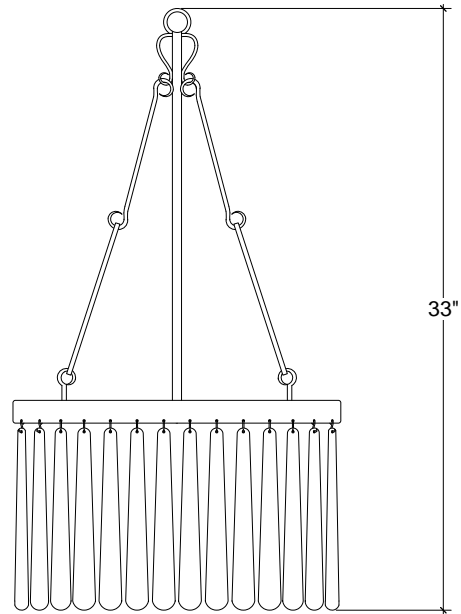

IRONWARE

Variation	4 Lights Quickship
Style Number	8162
Dia	18
H	33
Lamping	60 Watt Max, Candelabra
Sleeves/Cylinders	Smooth Ivory Resin
Weight	16 lbs

Info

Ships with canopy assembly measuring 5.75" Dia x 4.25"H. Various chain options available for extending the drop, but must be ordered with the fixture. Please contact your sales representative.

Shown with Premium finish at an additional charge.

Ironware products are hand forged, and as a result, dimensions may vary. All designs by © Karin Eaton / Ironware International, Inc. Customization available.