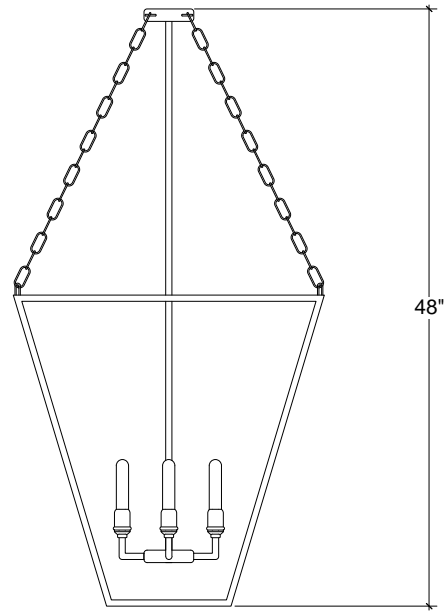

# IRONWARE

TOP

<b>Variation</b>	4 Lights
<b>Style Number</b>	8199
<b>W</b>	25
<b>L</b>	25
<b>H</b>	48
<b>Lamping</b>	40 Watt Max, Edison
<b>Weight</b>	44 lbs

## Info

This piece is not adjustable on site, please order the exact required drop. Additional charge may apply.

Ironware products are hand forged, and as a result, dimensions may vary. All designs by © Karin Eaton / Ironware International, Inc. Customization available.