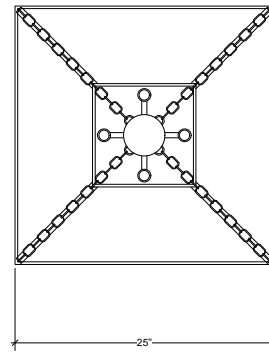

# IRONWARE

TOP

<b>Variation</b>	4 Lights
<b>Style Number</b>	8199
<b>W</b>	25
<b>L</b>	25
<b>H</b>	48
<b>Lamping</b>	40 Watt Max, Edison
<b>Weight</b>	44 lbs

## Info

This piece is not adjustable on site, please order the exact required drop. Additional charge may apply.

Ironware products are hand forged, and as a result, dimensions may vary. All designs by © Karin Eaton / Ironware International, Inc. Customization available.