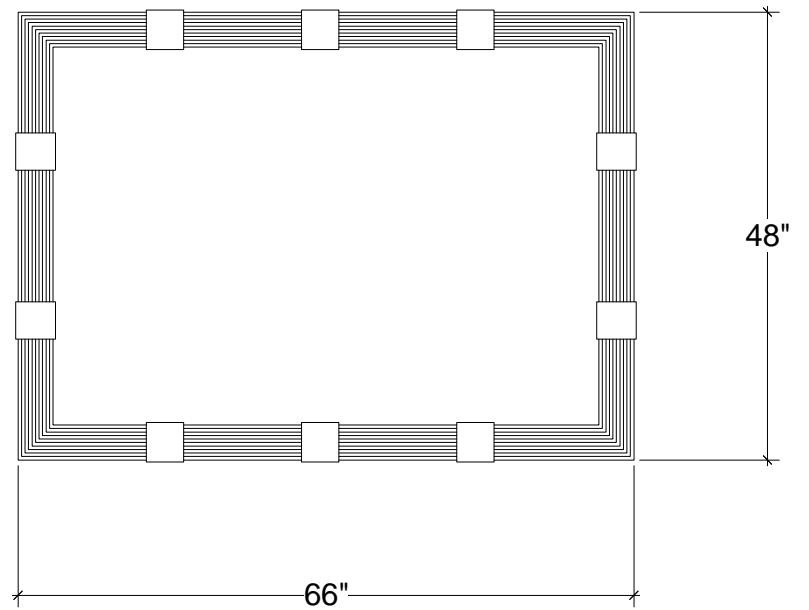

IRONWARE

Style Number	9030R
W	66
H	48
Weight	50

Info

1/4" Clear mirror

Ironware products are hand forged, and as a result, dimensions may vary.
All designs by © Karin Eaton / Ironware International, Inc.
Customization available.