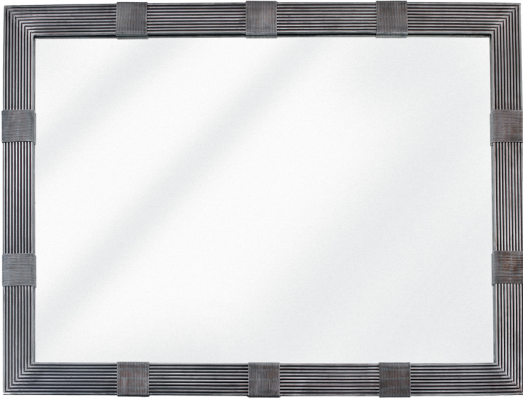

IRONWARE

Style Number	9030R
W	66
H	48
Weight	50

Info

1/4" Clear mirror

Ironware products are hand forged, and as a result, dimensions may vary.
All designs by © Karin Eaton / Ironware International, Inc.
Customization available.